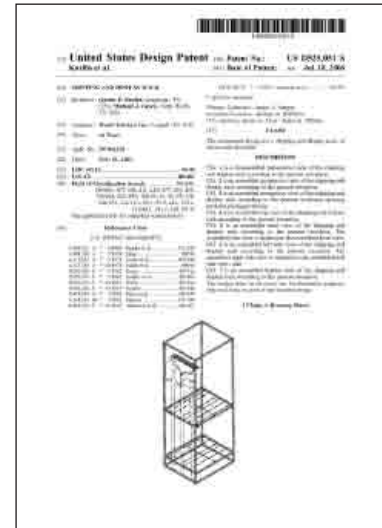

The ornamental design for a shipping and display rack for the purpose of long handle tools.