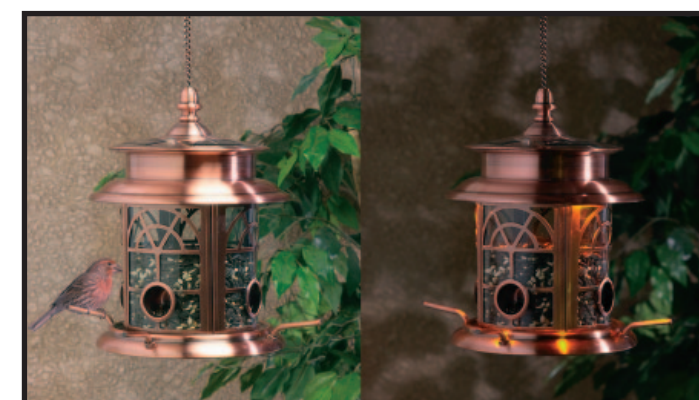

Calais Solar Lighted Bird Feeder

1. Aluminum construction in brushed finish
   - Seeded glass panes with 2 Amber LEDs
   - Includes 2 rechargeable batteries
   - Holds 1.25 lbs. of wild bird seed mix
   - 5.75" l x 5" w x 16.75" h (with chain)
   - Packaging: Full color box
2. **sku# 50802252**

ETHAN TAYLOR™