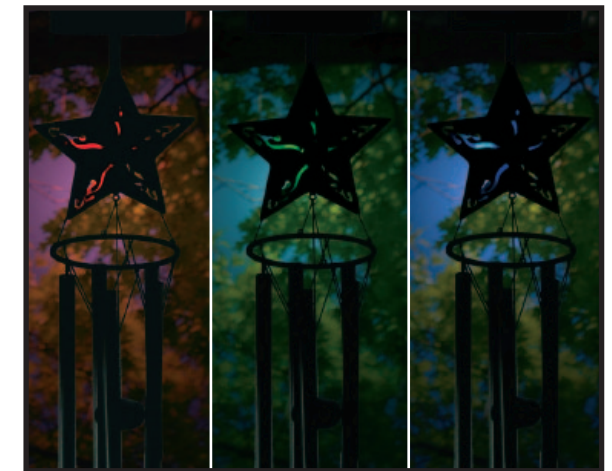

Solar Lighted Wind Chimes

Shining Star Solar Lighted Wind Chime

1. Made of Steel and Aluminum
   - Multi-colored LED cycles Red, Green & Blue
   - 5" dia. x 28.5" h
   - Packaging: Full Color Box
2. **sku# 50300019**