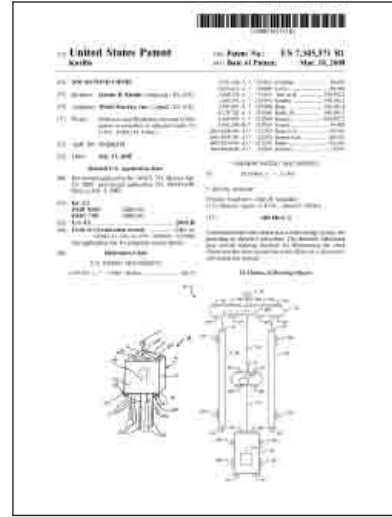

A solar-powered wind chime has a solar energy system for powering an electrical subsystem. The electrical subsystem may include lighting elements for illuminating the wind chime and the area around the wind chime in a decorative and functional manner.