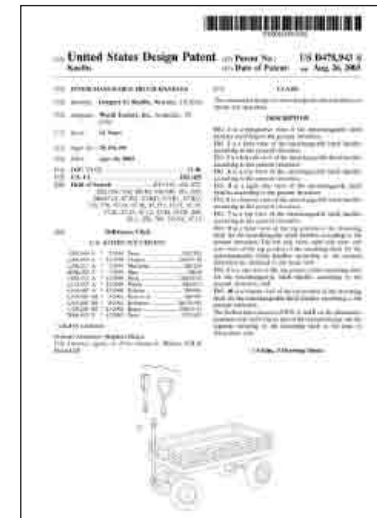

Dual Towing Handle System