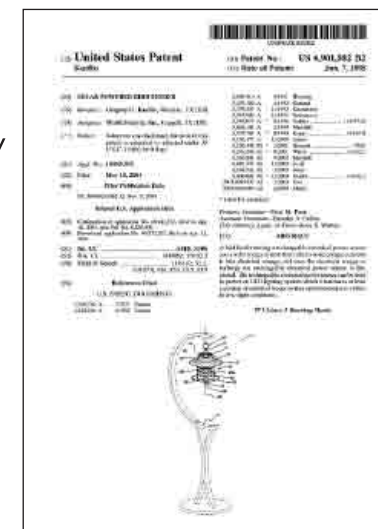

A bird feeder having a rechargeable electrical power source and a solar energy system that collects solar energy, converts it into electrical energy, and uses the electrical energy to recharge the electrical power source. The rechargeable electrical power source can be used to power a wide variety of electrical devices, such as lighting elements...