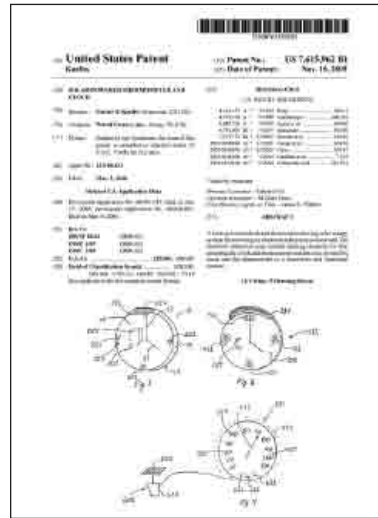

A solar-powered clock and thermometer having solar energy system for powering an electrical subsystem is disclosed. The electrical subsystem may include lighting elements for illuminating the clock and thermometer and the area around the clock and the thermometer in a decorative and functional manner.