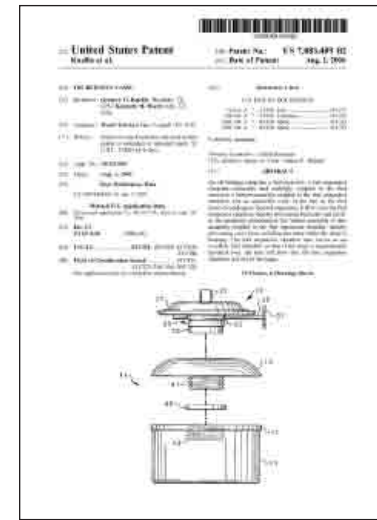

An oil burning lamp has a fuel reservoir, a fuel expansion chamber releasably and sealingly coupled to the fuel reservoir, a burner assembly coupled to the fuel expansion chamber, and an adjustable wick.