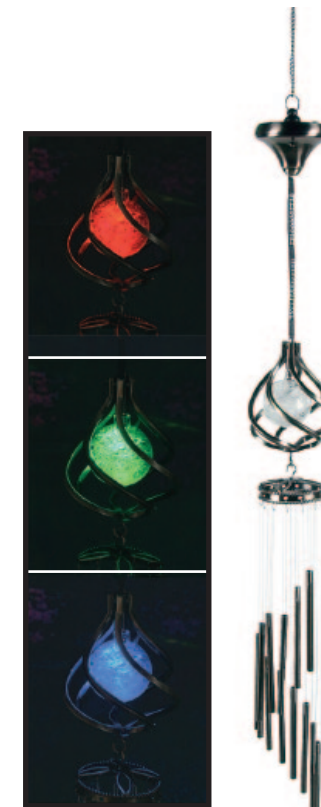

A solar-powered wind chime has a solar energy system for powering an electrical subsystem. The electrical subsystem may include lighting elements for illuminating the wind chime and the area around the wind chime in a decorative and functional manner.

Solar Lighted Wind Chimes

Shining Star Solar Lighted Wind Chime

- Made of Steel and Aluminum
 - Multi-colored LED cycles Red, Green & Blue
 - 5" dia. x 28.5" h
 - Packaging: Full Color Box
- sku# 50300019**