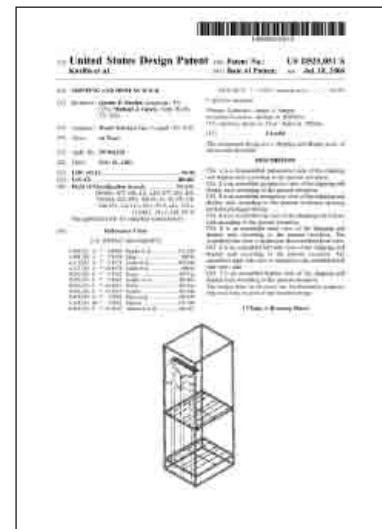

The ornamental design for a shipping and display rack for the purpose of long handle tools.