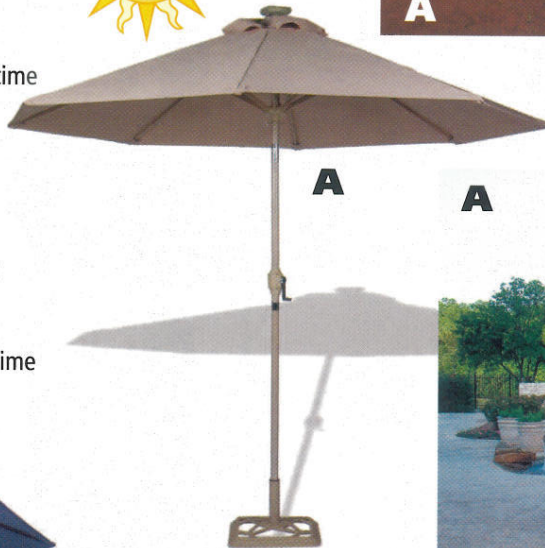

A - 9 ft. Solar Lighted Umbrella- Taupe

- Aluminum pole in powder-coated Taupe finish
- Taupe polyester cover
- Solar panel with 16 White LEDs
- Includes 3 rechargeable batteries; 4-hour run time
- Packed each

SKU# 50406036

B - 9 ft. Solar Lighted Umbrella- Gray

- Aluminum pole in powder-coated Black finish
- Gray polyester cover
- Solar panel with 16 White LEDs
- Includes 3 rechargeable batteries; 4-hour run time
- Packed each

SKU# 50406050

C - 9 ft. Solar Lighted Umbrella- Cocoa

- Aluminum pole in powder-coated Cocoa finish
- Cocoa polyester cover
- Solar panel with 16 White LEDs
- Includes 3 rechargeable batteries; 4-hour run time
- Packed each

SKU# 50408171

All Solar Lighted Umbrellas include hand crank and push-button tilt (Item A shown)