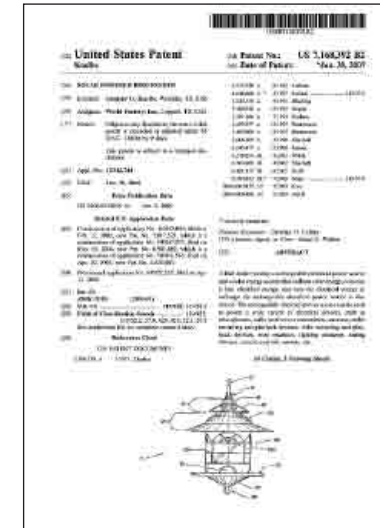

A bird feeder having a rechargeable electrical power source and a solar energy system that collects solar energy, converts it into electrical energy, and uses the electrical energy to recharge the electrical power source. The rechargeable electrical power source can be used to power a wide variety of electrical devices, such as lighting elements...