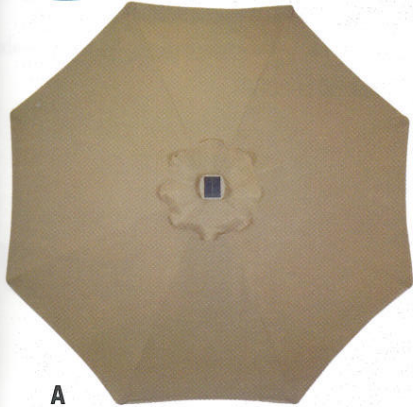

crank holds a polyester cover with 8 ribs. A solar panel powers 16 white rib-encased lights and an additional 8 white LED lights in a pole-mounted lighting fixture. Includes 3 rechargeable batteries with a 4-hour runtime. 107" dia x 94" h

Case pack 1, Packaging: Kraft box, color label, hang tag

- A - sku# 50140751 - taupe
- B - sku# 50140752 - gray
- C - sku# 50140852 - hunter green
- D - sku# 50140851 - scarlet

BEST SELLER

ONE-CLICK CB-KIT