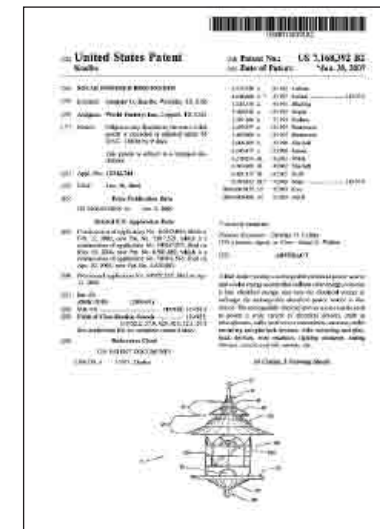

30 Piece Mixed 1/4 Pallet

1. Includes:
     - 15-pcs Round Point Shovel 50901638
     - 5-pcs 15-Tine Bow Rake 50901646
     - 10-pcs Square Point Shovel 50901673
   - 19" l x 23" w x 65" h
   - Packaging: POP, color label, UPC sticker
2. **sku# 50907494**

30-Piece Mixed 1/4 Pallet

1. Includes:
     - 15-pcs Round Point Shovel 50904111
     - 5-pcs Square Point Shovel 50904113
     - 10-pcs 14-Tine Bow Rake 50904144
   - Metal rack with removable brace
   - Packaging: POP, color label, UPC sticker
2. **sku# 50907496**

The ornamental design for a shipping and display rack for the purpose of long handle tools.

30 Piece Mixed 1/4 Pallet

1. Includes:
     - 15-pcs Round Point 50906681
     - 5-pcs Square Point 50906608
     - 10-pcs 15-Tine Bow Rake 50906682
   - Packaging: POP, color label, UPC sticker
2. **sku# 50907508**

30 Piece Mixed 1/4 Pallet

1. Includes:
     - 15 pcs. Round Point 50905120
     - 5 pcs. Square Point 50905121
     - 10 pcs. 14-Tine Bow Rake 50905124
   - Packaging: POP, color label, UPC sticker
2. **sku# 50907498**

30 Piece Mixed 1/4 Pallet

1. Includes:
     - 15-pcs Round Point 50905130
     - 5-pcs Square Point 50905131
     - 10-pcs 14-Tine Bow Rake 50905134
   - Packaging: POP, color label, UPC sticker
2. **sku# 50907500**

A bird feeder having a rechargeable electrical power source and a solar energy system that collects solar energy, converts it into electrical energy, and uses the electrical energy to recharge the electrical power source. The rechargeable electrical power source can be used to power a wide variety of electrical devices, such as lighting elements...

Calais Solar Lighted Bird Feeder

1. Aluminum construction in brushed finish
   - Seeded glass panes with 2 Amber LEDs
   - Includes 2 rechargeable batteries
   - Holds 1.25 lbs. of wild bird seed mix
   - 5.75" l x 5" w x 16.75" h (with chain)
   - Packaging: Full color box
2. **sku# 50802252**

ETHAN TAYLOR™

Solar Lighted Bird Feeders