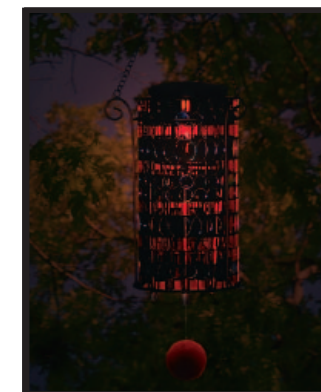

Windlights Solar Lighted Wind Chime

- Long-lasting electroplated finish
- Aluminum chimes in 5 different pitches
- Multi-color LEDs - Red, Green & Blue
- Crackle glass globe disseminates light
- Charges by day, lights at night
- Includes 2 rechargeable batteries
- 7.5" dia. x 29.75" h
- Packaging: Full color box

sku# 50403337 - pewter
sku# 50403338 - copper

Solar Mosaic Ball Wind Chime

- Made of Stainless Steel, Aluminum and mosaic glass
- White LED and solar lighting
- 5.25" dia. x 22.75" h
- Packaging: Full color box

sku# 50308806

Windlights Jumbo Solar Lighted Wind Chime

- Long-lasting electroplated Pewter finish
- Aluminum chimes in 5 different pitches
- 3 White LEDs
- Crackle glass globe refracts light in patterns
- Charges by day, auto-on at night
- Includes 2 rechargeable batteries
- 7.75" dia. x 43.5" h
- Packaging: Full color box

sku# 50406061

Solar Lighted Mosaic Wind Bell

- Made of Red mosaic glass, metal frame, chain and "S" hook
- Includes rechargeable batteries
- 7" dia. x 18" h
- Packaging: Full color box

sku# 50308830

Solar Lighted Wind Chimes