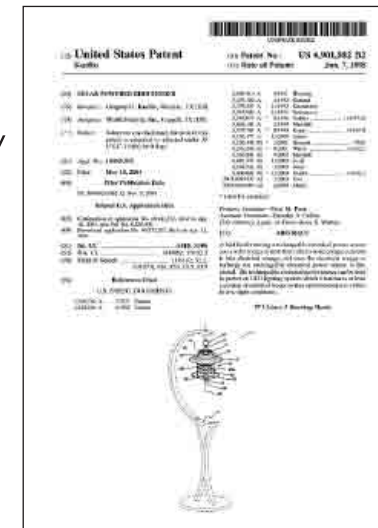

Calais Solar Lighted Bird Feeder

1. Aluminum construction in brushed finish
   - Seeded glass panes with 2 Amber LEDs
   - Includes 2 rechargeable batteries
   - Holds 1.25 lbs. of wild bird seed mix
   - 5.75" l x 5" w x 16.75" h (with chain)
   - Packaging: Full color box
2. **sku# 50802252**

ETHAN TAYLOR™