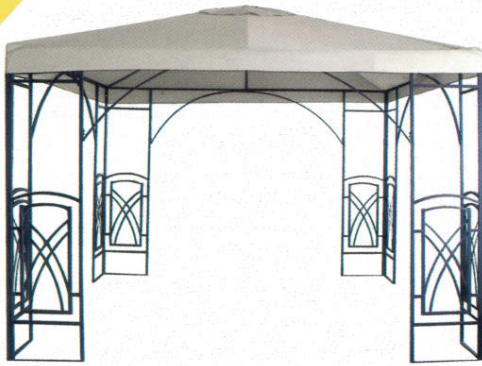

**AD
Item**

Jeniveve Gazebo

- 10' x 10' Steel gazebo with arch Pattern
 - Powder-coated Black steel frame
 - Weather resistant Natural color top with air vent
 - Weight: 90.4 lbs., assembly required
- SKU # 50104148

\$89.99

Special Retail Promo
Regular Retail \$129.99
Your Price \$76.82

\$72.93 \$76.82 \$77.19

SKU # 50104123
Indiana Gazebo

Features:

- 10' x 10' Aluminum gazebo w/ easy slide connectors
- Pre-assembled top w/ Taupe cover (no tools required)
- Includes 4 mosquito nets & fire-retardant fabric side panels
- Weight: 66.1 lbs.