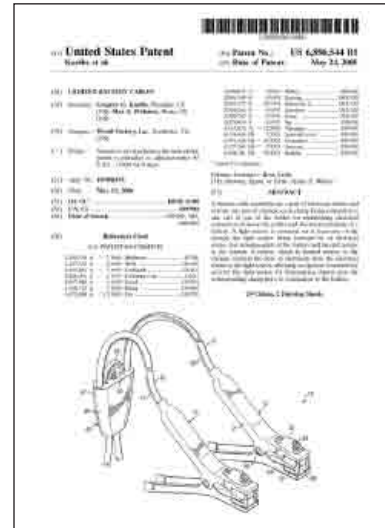

Medium Duty 12 Foot/8 Gauge Booster Cable with LED

1. Patented design with built-in LED lights for easy use at night
   - Super-flex 8-gauge Copper core for medium-load & cold temperatures
   - Rubber-coated grips help protect against accidental arching
   - 300 amp rated
   - Packaging: Full color box
2. sku# 220102247

A light source is mounted on at least one of the clamps, the light source being powered by an electrical source that is independent of the battery and located remote to the clamps. A switch, which is located remote to the clamps, controls the flow of electricity from the electrical source to the light source, allowing an operator to selectively activate the light source for illuminating objects near the corresponding clamp prior to connection to the battery.