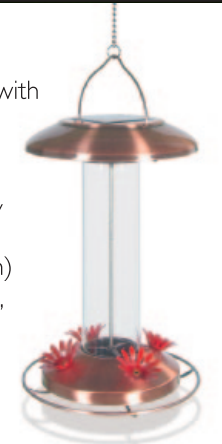

ETHAN TAYLOR™

Solar Lighted Bird Feeders

Eaton Solar Lighted Hummingbird Feeder

- Constructed of Stainless Steel with electroplated Copper finish
 - 3 Amber LEDs illuminate the clear glass feeder tube
 - Includes 1 rechargeable battery and On/Off switch
 - Overall Size: 28.5" h (with chain)
 - Packaging: Kraft box, color label, hang tag
- sku# 50808228**