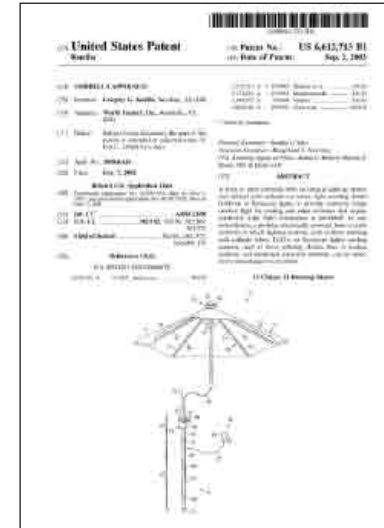

Heavy Duty 20 Foot/4 Gauge Booster Cable with LED

1. Patented design with built-in LED lights for easy use at night
   - Super-flex heavy-duty 4-gauge Copper core for heavy-load applications and extreme cold temperatures
   - Rubber-coated grips help protect against accidental arching
   - 500 amp rated
   - Packaging: Full color box
2. sku# 220102248