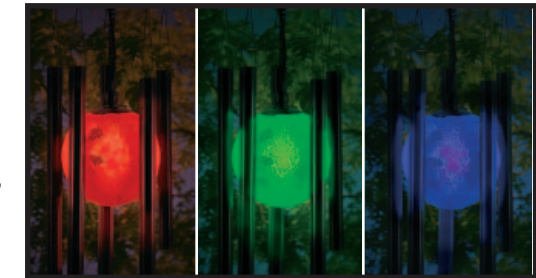

Solar Lighted Wall Clock and Thermometer

Solar Lighted Wall Clock

1. Bluebird ornament
   - 4 LEDs
   - Includes rechargeable battery
   - 17.75" l x 4" w x 10.5" h
   - Packaging: Kraft box, color label
2. **sku# 50300065**

A solar-powered clock and thermometer having solar energy system for powering an electrical subsystem is disclosed. The electrical subsystem may include lighting elements for illuminating the clock and thermometer and the area around the clock and the thermometer in a decorative and functional manner.

A solar-powered wind chime has a solar energy system for powering an electrical subsystem. The electrical subsystem may include lighting elements for illuminating the wind chime and the area around the wind chime in a decorative and functional manner.

Solar Lighted Wind Chimes

Shining Star Solar Lighted Wind Chime

1. Made of Steel and Aluminum
   - Multi-colored LED cycles Red, Green & Blue
   - 5" dia. x 28.5" h
   - Packaging: Full Color Box
2. **sku# 50300019**

Solar Lighted Mosaic Ball Wind Chime

1. Made of Stainless Steel, Aluminum and mosaic glass
   - Multi-colored LED cycles Red, Green & Blue
   - 6" dia. x 33.5" h
   - Packaging: Full color box
2. **sku# 50308800**

Evening Time Solar Lighted Wind Chime

1. Constructed of Pewter colored electroplated Steel
   - 14 Aluminum chimes
   - Crackle glass globe contains multi-colored LED that cycles Red, Green & Blue
   - Includes one rechargeable battery
   - 4.75" dia. x 48" h
   - Packaging: Full Color Box
2. **sku# 50408179**

1.888.422.7800 for more information

Solar Lighted Mosaic Sun Wind Chime

1. Made of Yellow mosaic glass, metal frame, chain and "S" hook
   - Includes rechargeable batteries
   - 7" dia. x 21.25" h
   - Packaging: Full color box
2. **sku# 50308832**

World Factory, Inc. Patented Products

Outdoor Solar Lighted Thermometer