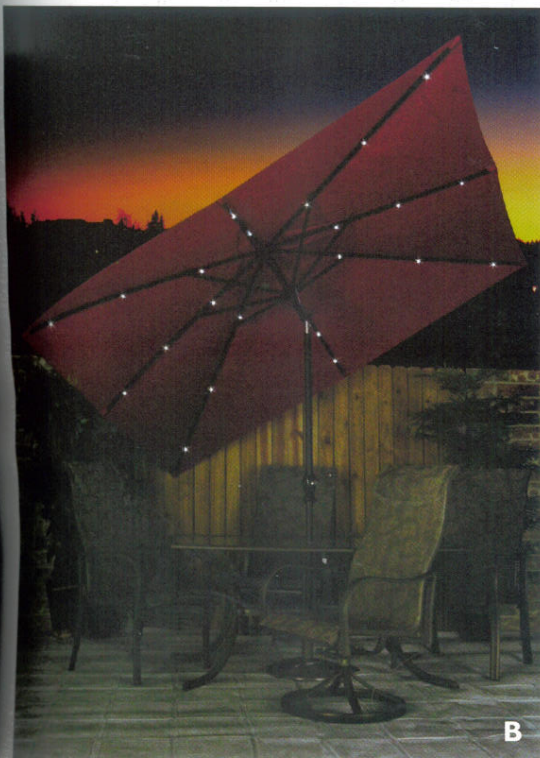

Call 1.888.422.7800 for details or visit www.containerbuilder.com

solar lighted umbrellas

A|Gray

cocoa

A

taupe

A - 9' Solar Lighted Umbrella

- Polyester cover with 8 ribs
- Aluminum pole with powder-coated finish
- Solar panel with 16 White LEDs
- Includes 3 rechargeable batteries
- 4-hour run-time
- Case pack 1
- Packaging: Kraft box, color label, hang tag

sku# 50140731 - taupe

sku# 50140732 - gray

sku# 50140730 - cocoa

B

B - 9' Solar Lighted Umbrella

- Natural polyester cover with 8 ribs
- Wood pole in natural wood finish
- Solar panel with 24 White LEDs
- Includes 3 rechargeable batteries with 4-hour run-time
- Case pack 6
- Packaging: POP box, color label, hang tag

sku# 50104229

B

A|Taupe

A - 9' Solar Lighted Umbrella with Center Cluster Lighting

- Aluminum pole in powder-coated finish
- 8 Steel ribs with polyester cover
- Solar lighting includes 24 LEDs:
 - 16 White rib-encased LEDs
 - 8 additional LEDs in pole mounted lighting fixture
 - Includes 3 rechargeable batteries with 4-hour run-time
- 107.75" l x 107.75" w x 94" h
- Case pack 1
- Packaging: White box, color label, hang tag

sku# 50140751 - taupe

sku# 50140752 - gray

B - 9' x 7' Solar Lighted Umbrella

- Scarlet polyester cover with 8 Steel ribs
- Aluminum pole in powder-coated Black finish
- Solar panel with 24 White LEDs
- Includes 3 rechargeable batteries with 4-hour run-time
- 108" l x 84" w x 97.5" h
- Case pack 1
- Packaging: Kraft box, color label, hang tag