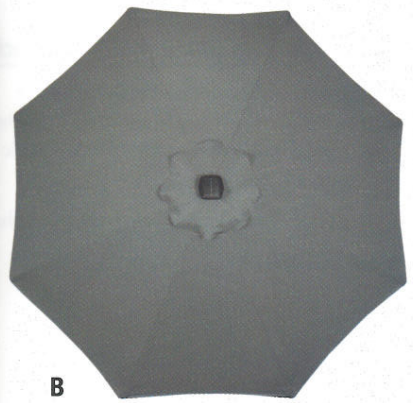

crank holds a polyester cover with 8 ribs. A solar panel powers 16 white rib-encased lights and an additional 8 white LED lights in a pole-mounted lighting fixture. Includes 3 rechargeable batteries with a 4-hour runtime. 107" dia x 94" h

Case pack 1, Packaging: Kraft box, color label, hang tag

- A - sku# 50140751 - taupe
- B - sku# 50140752 - gray
- C - sku# 50140852 - hunter green
- D - sku# 50140851 - scarlet

BEST SELLER

ONE-CLICK CB-KIT