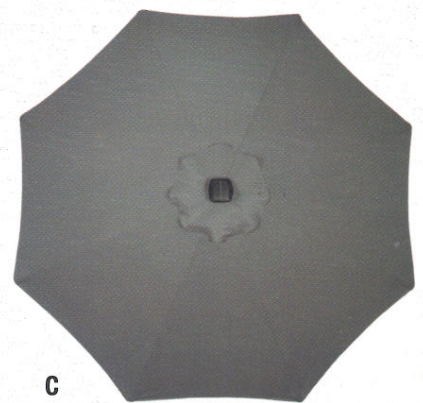

C

↓ - 9' Solar Lighted Umbrella

This 9' umbrella has a polyester cover with 8 ribs supported by a powder-coated aluminum pole with a hand crank. A solar panel powers 16 white LED lights for 4 hours. Includes 3 rechargeable batteries. 107" dia x 94" h