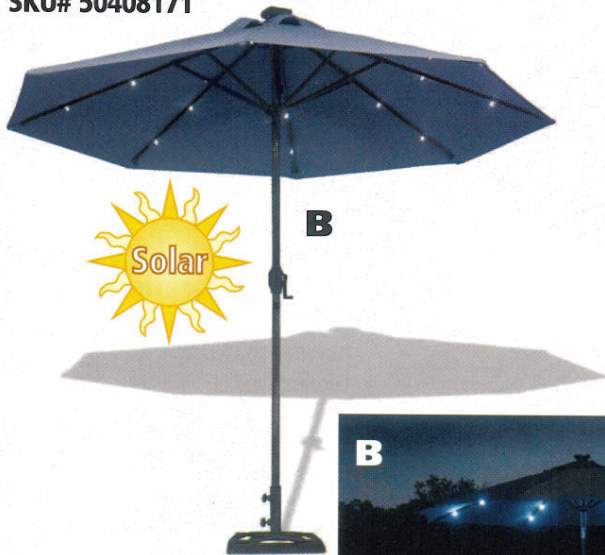

A - 9 ft. Solar Lighted Umbrella- Taupe

- Aluminum pole in powder-coated Taupe finish
- Taupe polyester cover
- Solar panel with 16 White LEDs
- Includes 3 rechargeable batteries; 4-hour run time
- Packed each

SKU# 50406036

B - 9 ft. Solar Lighted Umbrella- Gray

- Aluminum pole in powder-coated Black finish
- Gray polyester cover
- Solar panel with 16 White LEDs
- Includes 3 rechargeable batteries; 4-hour run time
- Packed each

SKU# 50406050

C - 9 ft. Solar Lighted Umbrella- Cocoa

- Aluminum pole in powder-coated Cocoa finish
- Cocoa polyester cover
- Solar panel with 16 White LEDs
- Includes 3 rechargeable batteries; 4-hour run time
- Packed each

SKU# 50408171

All Solar Lighted Umbrellas include hand crank and push-button tilt (Item A shown)

Product	SKU#	Case Qty	Cubic Feet	Minimum Order Qty
A - 9 ft. Solar Lighted Umbrella- Gray	50406050	1	1.40	5
B - 9 ft. Solar Lighted Umbrella- Taupe	50406036	1	1.40	5
C - 9 ft. Solar Lighted Umbrella- Cocoa	50408171	1	1.40	5