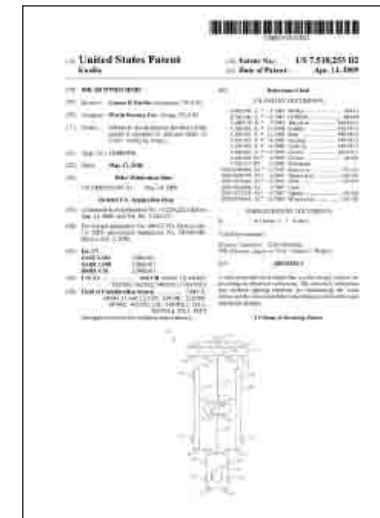

A solar-powered wind chime has a solar energy system for powering an electrical subsystem. The electrical subsystem may include lighting elements for illuminating the wind chime and the area around the wind chime in a decorative and functional manner.