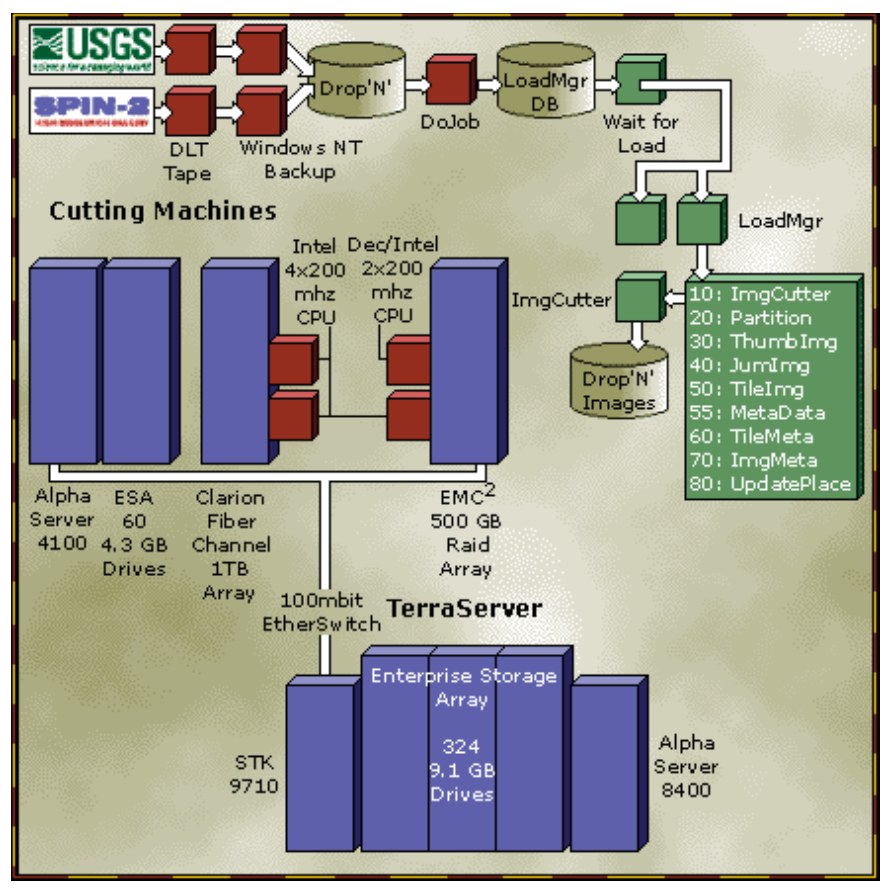

INTERNET ARCHIVE WayBackMachine

http://terraServer.microsoft.com/qa_load_graph2.asp

6 captures 14 Sep 2000 - 29 Jan 2004

AUG SEP 14 AUG 1999 2000 2002

About this capture

msn RAGTIME COMPAQ

TerraServer Find go Advanced Find About Famous Places

TerraServer Image Loading and Cutting Process

Load Process Diagram

← Back Home