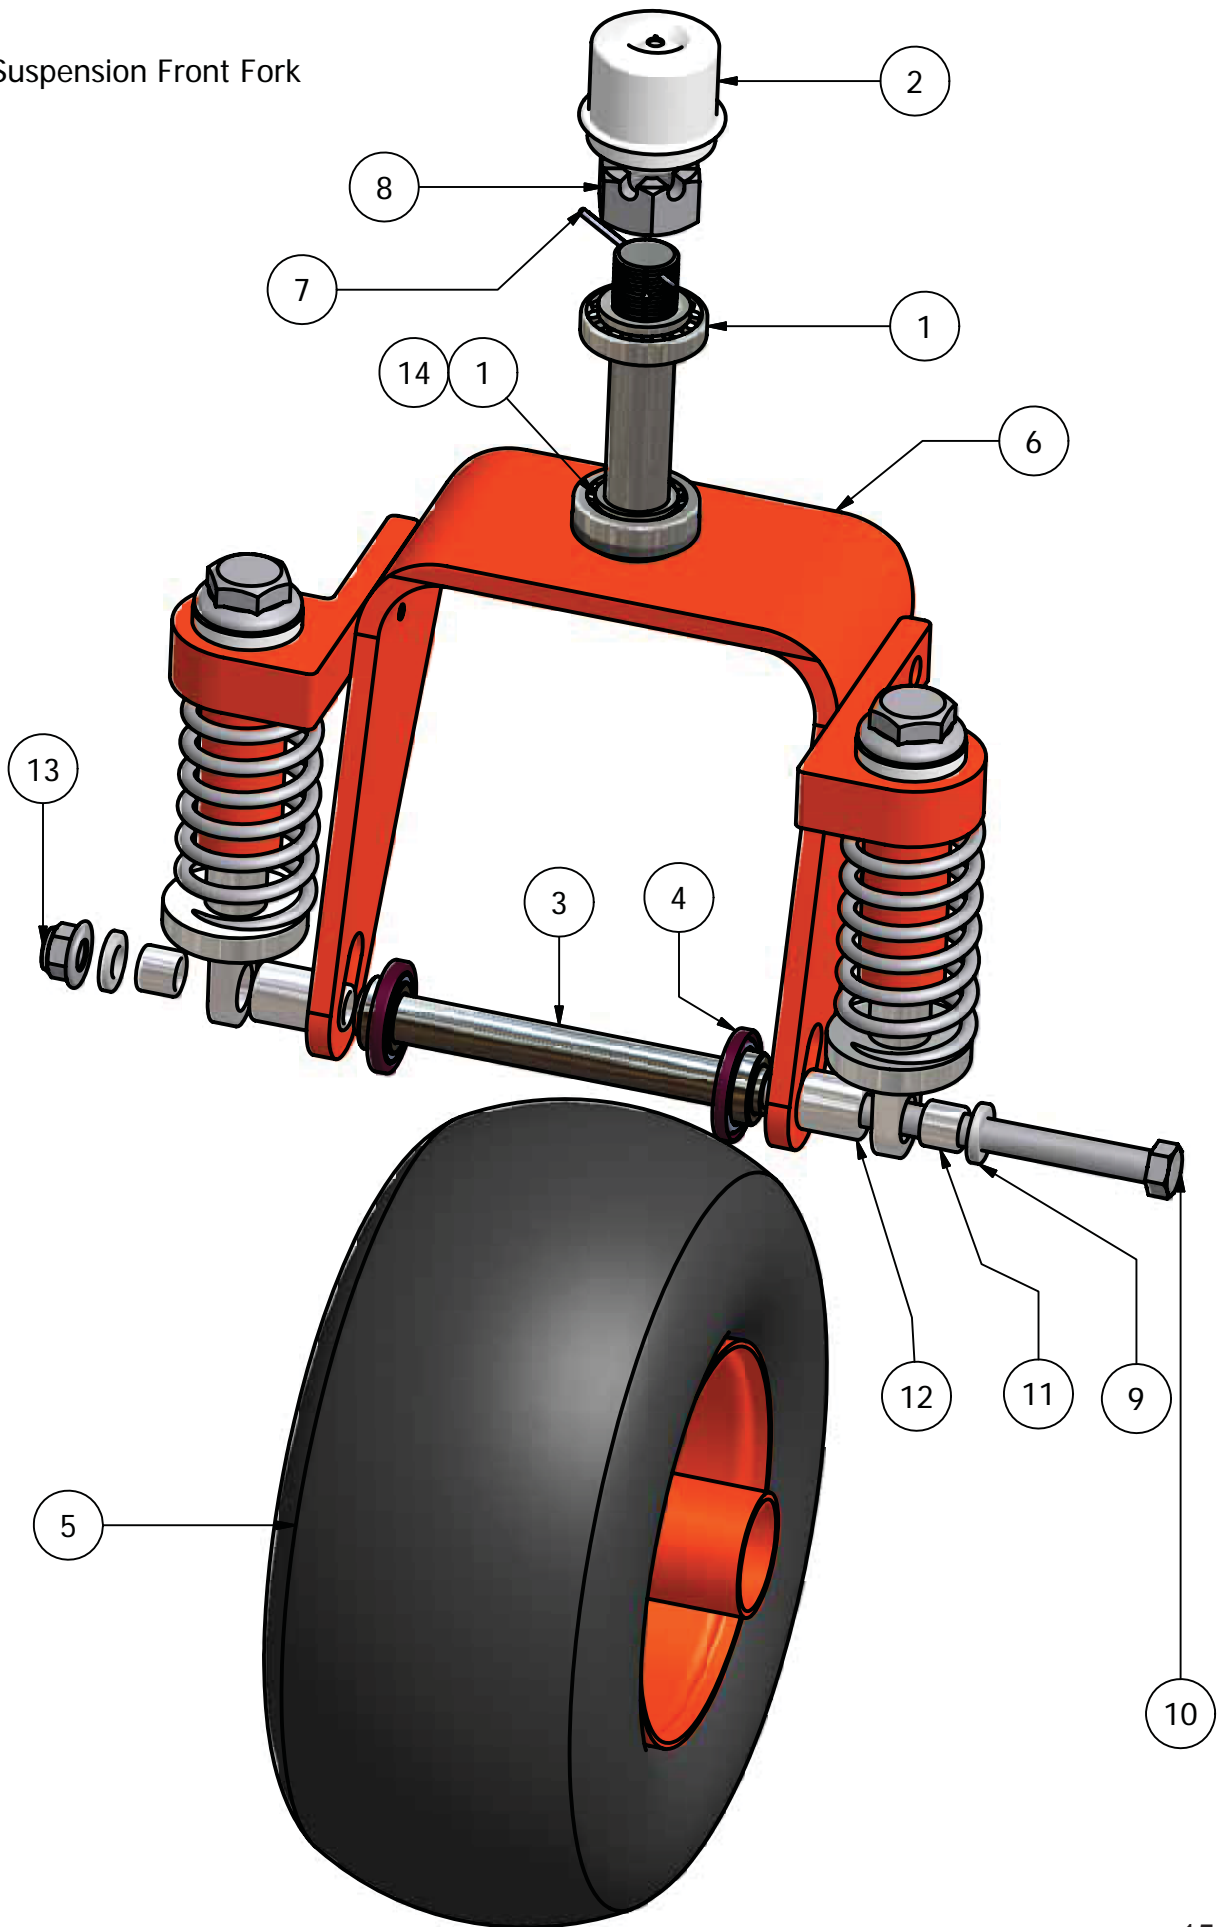

Suspension Front Fork

Parts List			
ITEM	QTY	PART NUMBER	DESCRIPTION
1	2	010-7001-00	Bearing
2	1	014-7005-00	Dust Cover
3	1	025-5202-00	7" x 1/2" ID Tire Spacer
4	2	022-7009-00	5/8" Bearing
5	1	022-2006-00	13" x 6.50 - 6 Tire and Orange Wheel
6	1	023-7914-00	Suspension Front Fork
7	1	020-7022-00	1/8" x 2 1/4" Cotter #8
8	1	013-7004-00	1" Fine Threaded Castle Nut
9	2	019-5008-00	1/2" Flat Washer for Suspension
10	1	018-2017-00	1/2" x 13" Bolt
11	4	025-2050-00	1/2" x 5/8" Spacer for Suspension
12	2	025-2051-00	1/2" x 1 1/16" Spacer for Suspension
13	1	013-8050-00	1/2" Flange Lock Nut
14	1	011-7002-00	Race