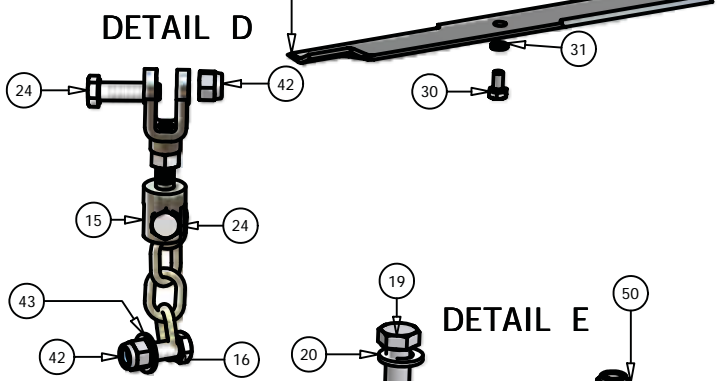

72" Deck

72" Deck			
ITEM	QTY	PART NUMBER	DESCRIPTION
1	1	041-0254-00	72" Deck Belt
2	1	060-7205-00	72" Deck
3	3	038-7230-00	72" Fusion Blade
4	3	037-6015-00	Spindle
5	2	014-7204-00	Pulley Guard
6	1	034-9035-00	Deck Idler Spring
7	3	033-7203-00	7" Deck Pulley
8	2	033-6001-00	4 3/4" Idler Pulley
9	2	031-6028-00	Deck Support Arm (Right)
10	2	031-6027-00	Deck Support Arm (Left)
11	2	033-5001-01	5 3/4" Flat Idler Pulley
12	1	039-6936-00	Deck Idler Arm
13	2	048-6056-00	Turnbuckle
14	2	046-6044-00	Female Yoke
15	2	046-6048-00	Male Yoke
16	2	047-6047-00	3" Chain
17	4	045-6043-00	5/16" Knob
18	6	022-5234-00	Anti-Scalp Rollers
19	1	018-5311-00	5/8" x 4" Hex Bolt
20	2	019-6017-00	.635 ID Plastic Washer
21	1	024-6034-00	Grease Fitting (Drive-In Type)
22	2	032-6033-00	5/8" ID x 1 1/8" Brass Bushing
23	2	018-6036-00	1/2" x 2 1/2" Hex Bolt
24	5	018-6012-00	3/8" x 1 1/4" Hex Bolt
25	13	019-5037-00	3/8" Lock Washer
26	17	013-6014-00	3/8" Hex Nut
27	18	018-5040-00	3/8" x 1 1/4" Hex Bolt
28	3	018-6019-00	1/2" x 1 1/2" Fine Thread Bolt
29	3	019-5007-00	1/2" Lock Washer
30	3	018-6021-00	5/8" x 1.5" Fine Threaded Bolt
31	3	019-4807-00	5/8" Lock Washer
32	2	025-5338-00	1 1/2" Pulley Spacer
33	1	025-5339-00	1 3/4" Pulley Spacer
34	1	018-6054-00	1/2" x 3 1/2" Bolt
35	6	013-5300-00	1/2" Flange Nut
36	6	018-5015-00	5/16" x 1" Hex Bolt
37	6	018-5019-00	1/2" x 4" Bolt (Grade 8)
38	2	013-6058-00	3/4" Left Handed Nut
39	4	018-6059-00	5/8" x 2 1/2" Hex Bolt
40	4	013-7021-00	5/8" Nylock Nut
41	2	013-6051-00	3/8" Fine Threaded Jam Nut
42	12	013-5041-00	3/8" Nylock Nut
43	2	019-5029-00	3/8" Flat Washer
44	3	018-5250-00	3/8" x 3/4" Hex Bolt
45	2	019-6042-00	.360 ID Plastic Washer
46	2	013-8047-00	5/16" Nylock Nut
47	4	019-5010-00	1/2" Brass Washer
48	2	018-7050-00	1/2" x 4 1/2" Bolt
49	3	019-6020-00	1/2" Cupped Washer
50	14	013-8050-00	1/2" Flange Lock Nut
51	1	025-5337-00	1 1/4" Pulley Spacer
52	3	030-6029-00	3/8" Set Screw
53	1	039-4880-00	2007 Hanger Plate
54	1	210-6005-00	Rubber Side Discharge
55	5	018-5020-00	5/16" x 1 1/2" Carriage Bolt
56	5	013-8049-00	5/16" Nylock Flange Nut
57	1	039-4881-00	2007 Lower Hanger Plate
58	1	018-7016-00	1/2" x 3" Bolt
59	1	206-6017-00	2007 Lower Hanger Plate