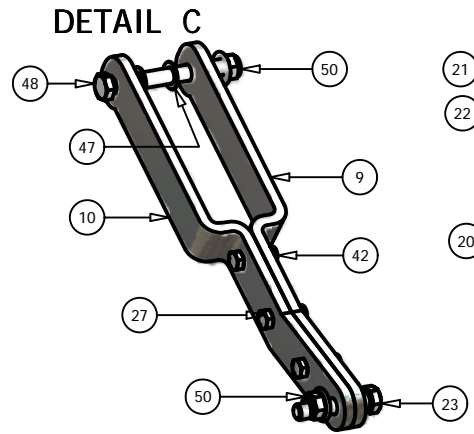

72" Deck

72" Deck			
ITEM	QTY	PART NUMBER	DESCRIPTION
1	1	041-0254-00	72" Deck Belt
2	1	060-7205-00	72" Deck
3	3	038-7230-00	72" Fusion Blade
4	3	037-6015-00	Spindle
5	2	014-7204-00	Pulley Guard
6	1	034-9035-00	Deck Idler Spring
7	3	033-7203-00	7" Deck Pulley
8	2	033-6001-00	4 3/4" Idler Pulley
9	2	031-6028-00	Deck Support Arm (Right)
10	2	031-6027-00	Deck Support Arm (Left)
11	2	033-5001-01	5 3/4" Flat Idler Pulley
12	1	039-6936-00	Deck Idler Arm
13	2	048-6056-00	Turnbuckle
14	2	046-6044-00	Female Yoke
15	2	046-6048-00	Male Yoke
16	2	047-6047-00	3" Chain
17	4	045-6043-00	5/16" Knob
18	6	022-5234-00	Anti-Scalp Rollers
19	1	018-5311-00	5/8" x 4" Hex Bolt
20	2	019-6017-00	.635 ID Plastic Washer
21	1	024-6034-00	Grease Fitting (Drive-In Type)
22	2	032-6033-00	5/8" ID x 1 1/8" Brass Bushing
23	2	018-6036-00	1/2" x 2 1/2" Hex Bolt
24	5	018-6012-00	3/8" x 1 1/4" Hex Bolt
25	13	019-5037-00	3/8" Lock Washer
26	17	013-6014-00	3/8" Hex Nut
27	18	018-5040-00	3/8" x 1 1/4" Hex Bolt
28	3	018-6019-00	1/2" x 1 1/2" Fine Thread Bolt
29	3	019-5007-00	1/2" Lock Washer
30	3	018-6021-00	5/8" x 1.5" Fine Threaded Bolt
31	3	019-4807-00	5/8" Lock Washer
32	2	025-5338-00	1 1/2" Pulley Spacer
33	1	025-5339-00	1 3/4" Pulley Spacer
34	1	018-6054-00	1/2" x 3 1/2" Bolt
35	6	013-5300-00	1/2" Flange Nut
36	6	018-5015-00	5/16" x 1" Hex Bolt
37	6	018-5019-00	1/2" x 4" Bolt (Grade 8)
38	2	013-6058-00	3/4" Left Handed Nut
39	4	018-6059-00	5/8" x 2 1/2" Hex Bolt
40	4	013-7021-00	5/8" Nylock Nut
41	2	013-6051-00	3/8" Fine Threaded Jam Nut
42	12	013-5041-00	3/8" Nylock Nut
43	2	019-5029-00	3/8" Flat Washer
44	3	018-5250-00	3/8" x 3/4" Hex Bolt
45	2	019-6042-00	.360 ID Plastic Washer
46	2	013-8047-00	5/16" Nylock Nut
47	4	019-5010-00	1/2" Brass Washer
48	2	018-7050-00	1/2" x 4 1/2" Bolt
49	3	019-6020-00	1/2" Cupped Washer
50	14	013-8050-00	1/2" Flange Lock Nut
51	1	025-5337-00	1 1/4" Pulley Spacer
52	3	030-6029-00	3/8" Set Screw
53	1	039-4880-00	2007 Hanger Plate
54	1	210-6005-00	Rubber Side Discharge
55	5	018-5020-00	5/16" x 1 1/2" Carriage Bolt
56	5	013-8049-00	5/16" Nylock Flange Nut
57	1	039-4881-00	2007 Lower Hanger Plate
58	1	018-7016-00	1/2" x 3" Bolt
59	1	206-6017-00	2007 Lower Hanger Plate