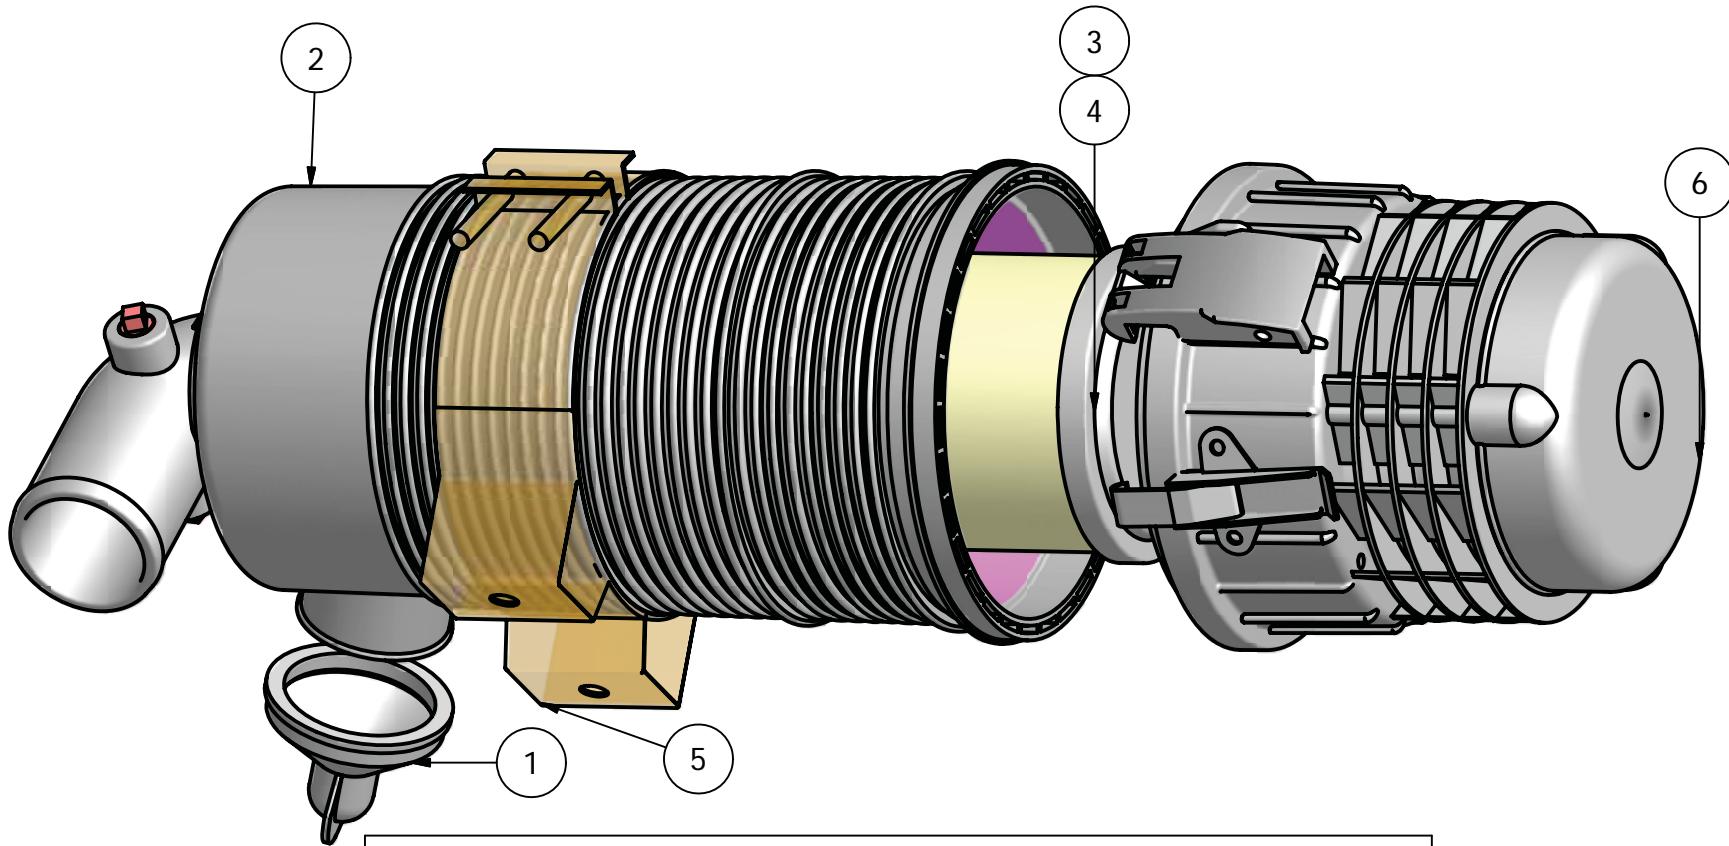

Parts List			
ITEM	QTY	PART NUMBER	DESCRIPTION
1	1	088-1020-00	Debris Plug
2	1	088-1018-00	Canister Body
3	1	063-2060-00	Inner Filter
4	1	063-2050-00	Outer Filter
5	1	088-1019-00	Mounting Bracket
6	1	088-1017-00	Diesel Air Filter