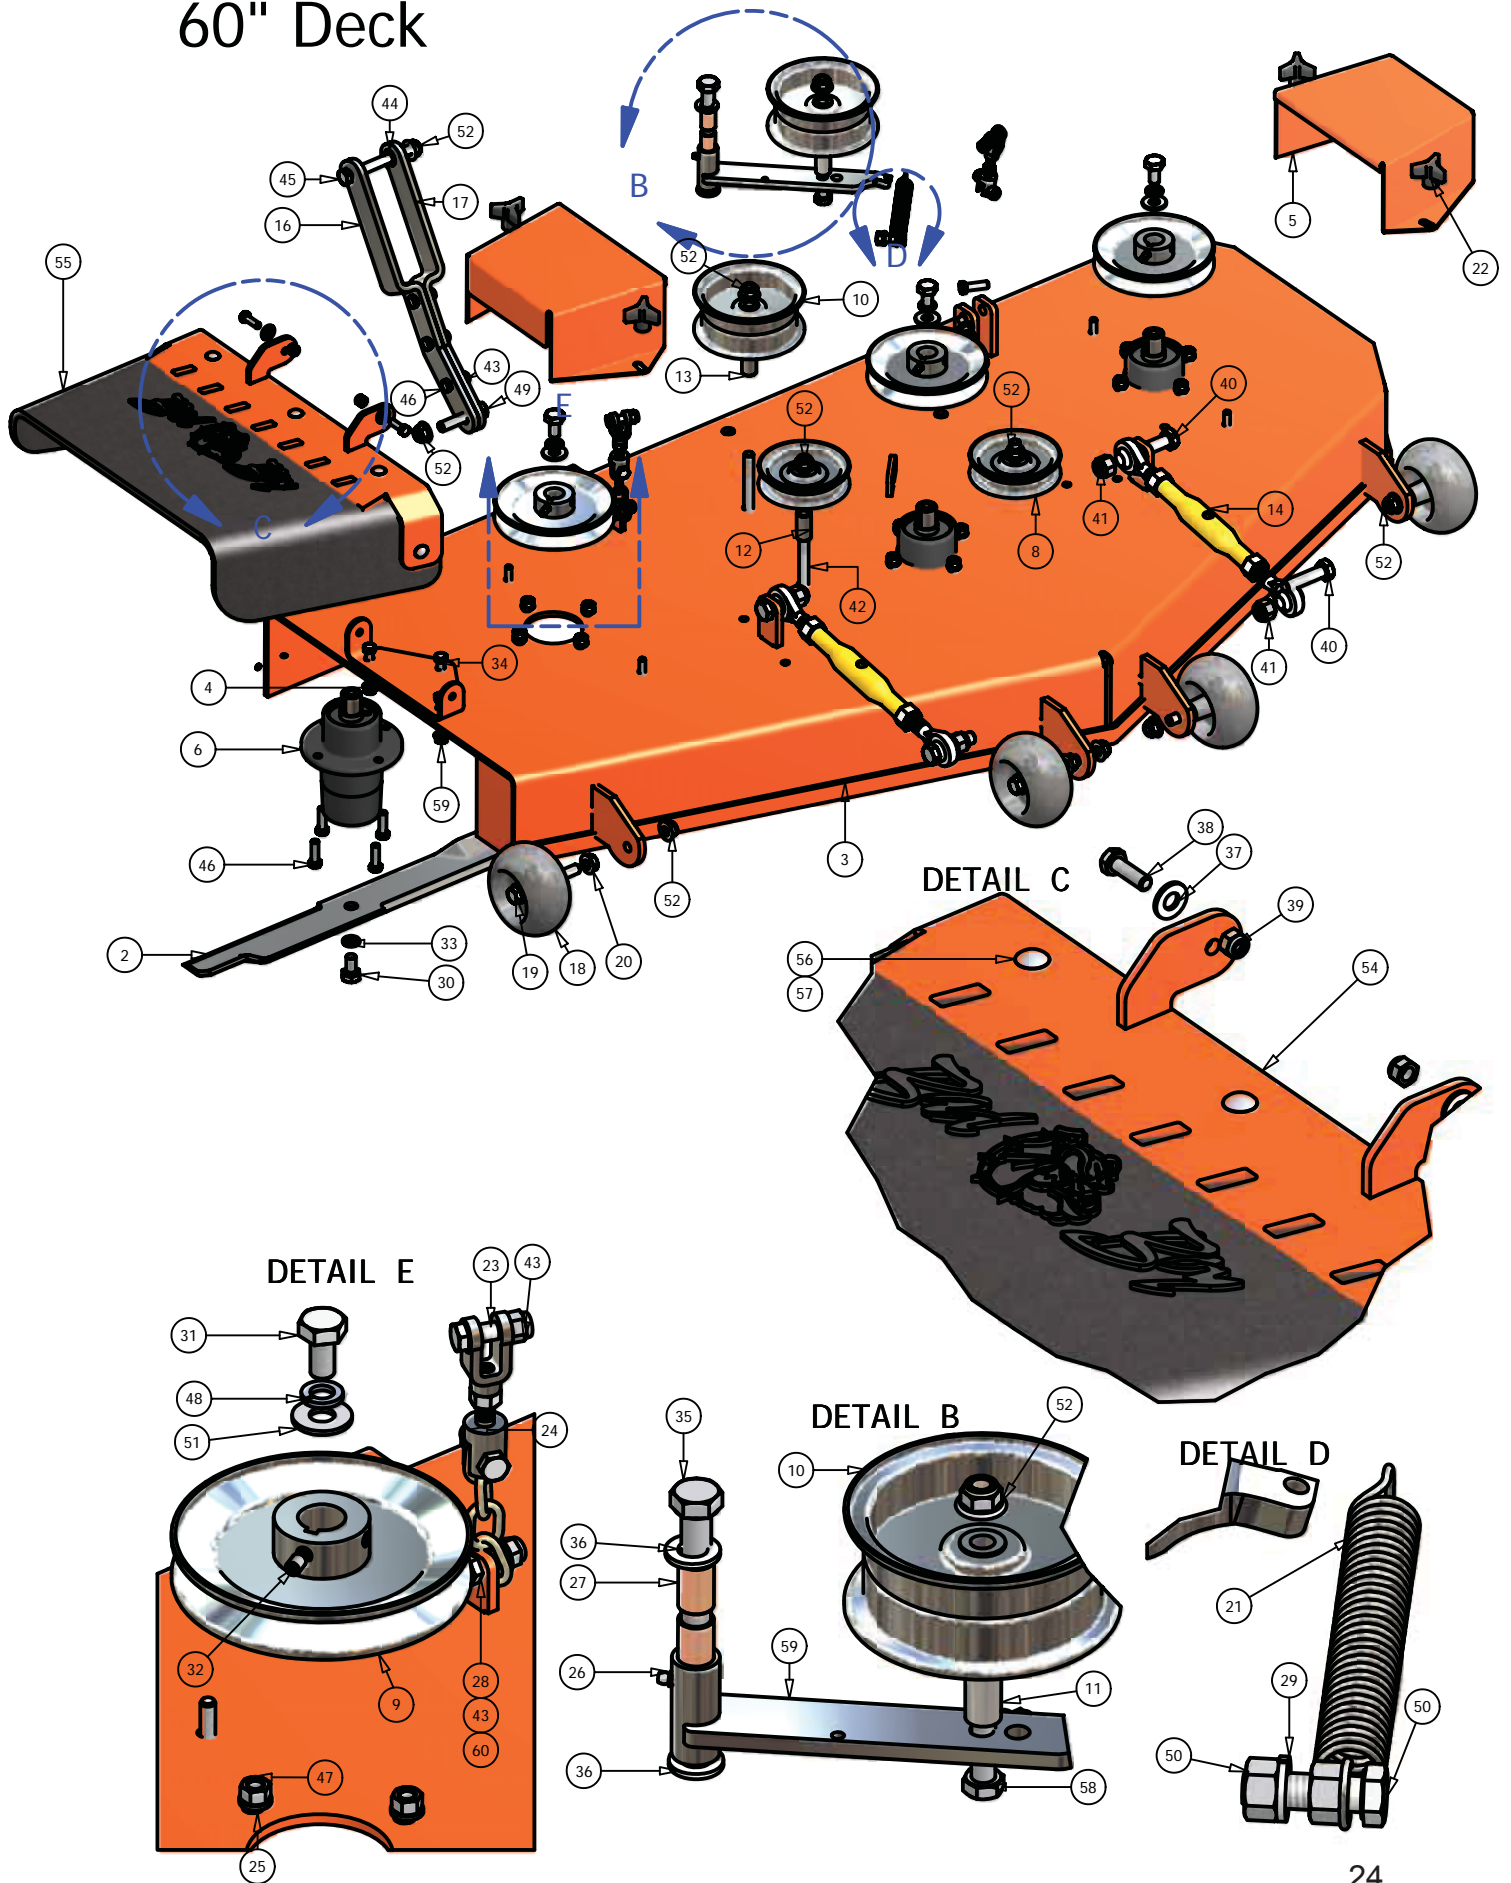

60" Deck

60 Inch Deck Parts List			
ITEM	QTY	PART NUMBER	DESCRIPTION
1	1	041-0236-00	60" Deck Belt
2	3	038-6060-00	60" Fusion Blade
3	1	060-5403-00	60" Deck
4	1	206-6017-00	Discharge Chute Hanger
5	2	014-6004-00	Pulley Guard
6	3	037-6015-00	Spindle
7	1	039-6936-00	Deck Idler Arm
8	2	033-6001-00	4 3/4" Idler Pulley
9	3	033-6004-00	6 1/4" Drive Pulley
10	2	033-5001-01	5 3/4" Flat Idler Pulley
11	1	025-5337-00	1 1/4" Pulley Spacer
12	2	025-5338-00	1 1/2" Pulley Spacer
13	1	025-5339-00	1 3/4" Pulley Spacer
14	2	048-6056-00	Turnbuckle
15	2	013-6058-00	3/4" Left Handed Nut
16	2	031-6027-00	Deck Support Arm (left)
17	2	031-6028-00	Deck Support Arm (Right)
18	6	022-5234-00	Anti-Scalp Rollers
19	6	018-5019-00	1/2" x 4" Bolt (Grade 8)
20	6	013-5300-00	1/2" Flange Nut
21	1	034-9035-00	Deck Idler Spring
22	4	045-6043-00	5/16" Knob
23	2	046-6044-00	Female Yoke
24	2	046-6048-00	Male Yoke
25	2	047-6047-00	3" Chain
26	1	024-6034-00	Grease Fitting (Drive-In Type)
27	2	032-6033-00	5/8" ID x 1 1/8" Brass Bushing
28	2	018-6049-00	3/8" x 1" Hex Bolt
29	13	019-5037-00	3/8" Lock Washer
30	3	018-6021-00	5/8" x 1.5" Fine Threaded Bolt
31	3	018-5006-00	1/2" x 1 1/2" Bolt (Fine Threaded)
32	3	030-6029-00	3/8" Set Screw
33	3	019-4807-00	5/8" Lock Washer
34	3	018-5250-00	3/8" x 3/4" Hex Bolt
35	1	018-5311-00	5/8" x 4" Hex Bolt
36	2	019-6017-00	.635 ID Plastic Washer
37	2	019-6042-00	.360 ID Plastic Washer
38	2	018-5015-00	5/16" x 1" Hex Bolt
39	2	013-8047-00	5/16" Nylock Nut
40	4	018-6059-00	5/8" x 2 1/2" Hex Bolt
41	4	013-7021-00	5/8" Nylock Nut
42	3	018-6054-00	1/2" x 3 1/2" Bolt
43	13	013-5041-00	3/8" Nylock Nut
44	4	019-5010-00	1/2" Brass Washer
45	2	018-7050-00	1/2" x 4 1/2" Bolt
46	18	018-5040-00	3/8" x 1 1/4" Hex Bolt
47	14	013-6014-00	3/8" Hex Nut
48	3	019-5007-00	1/2" Lock Washer
49	2	018-6036-00	1/2" x 2 1/2" Hex Bolt
50	5	018-6012-00	3/8" x 1 1/2" Hex Bolt
51	3	019-6020-00	1/2" Cupped Washer
52	13	013-8050-00	1/2" Flange Lock Nut
53	1	039-4863-00	2007 Lower Hanger Plate
54	1	039-4864-00	2007 Hanger Plate
55	1	210-6005-00	Rubber Side Discharge
56	5	018-5020-00	5/16" x 1 1/2" Carriage Bolt
57	5	013-8049-00	5/16" Nylock Flange Nut
58	1	018-7016-00	1/2" x 3" Bolt
59	3	013-5201-00	3/8" Flange Nut
60	1	019-5029-00	3/8" Flat Washer