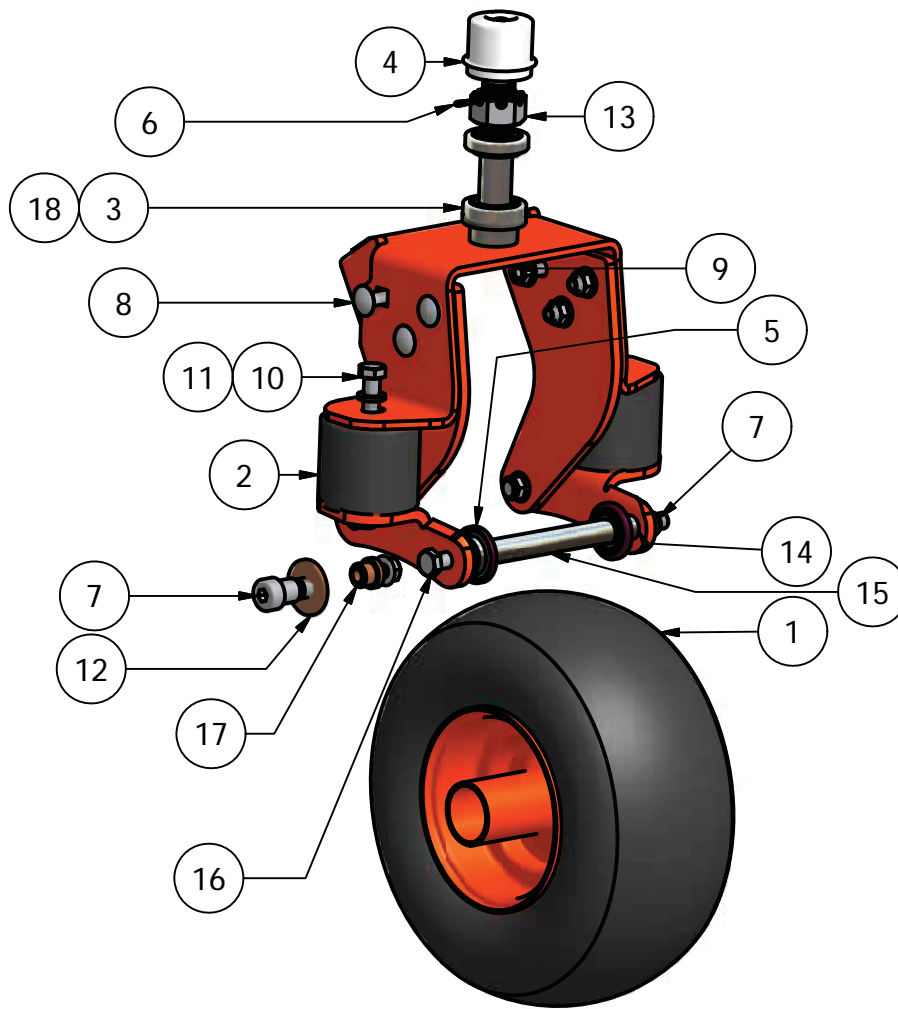

Parts List			
ITEM	QTY	PART NUMBER	DESCRIPTION
1	1	022-2006-00	13" x 6.50 - 6 Tire and Orange Wheel
2	2	032-9001-00	Rubber Isolator
3	2	010-7001-00	Bearing
4	1	014-7005-00	Dust Cover
5	2	022-7009-00	5/8" Bearing
6	1	020-7022-00	1/8" x 2 1/4" Cotter #8
7	2	018-3001-00	5/8" x 5/8" Shoulder Bolt
8	6	018-3003-00	1/2" x 1 1/4" Carriage Bolt
9	8	013-5300-00	1/2" Flange Nut
10	4	018-5006-00	1/2" x 1 1/2" Hex Bolt
11	4	019-5007-00	1/2" Lock Washer
12	2	019-5038-00	5/8" Flat Washer
13	1	013-7004-00	1" Fine Threaded Castle Nut
14	2	025-7036-00	1/2" x 1/2" Collar Spacer
15	1	025-5202-00	7" x 1/2" ID Tire Spacer
16	1	018-3002-00	1/2" x 10" Bolt
17	2	032-5052-00	5/8" Shoulder Bushing
18	2	011-7002-00	Race