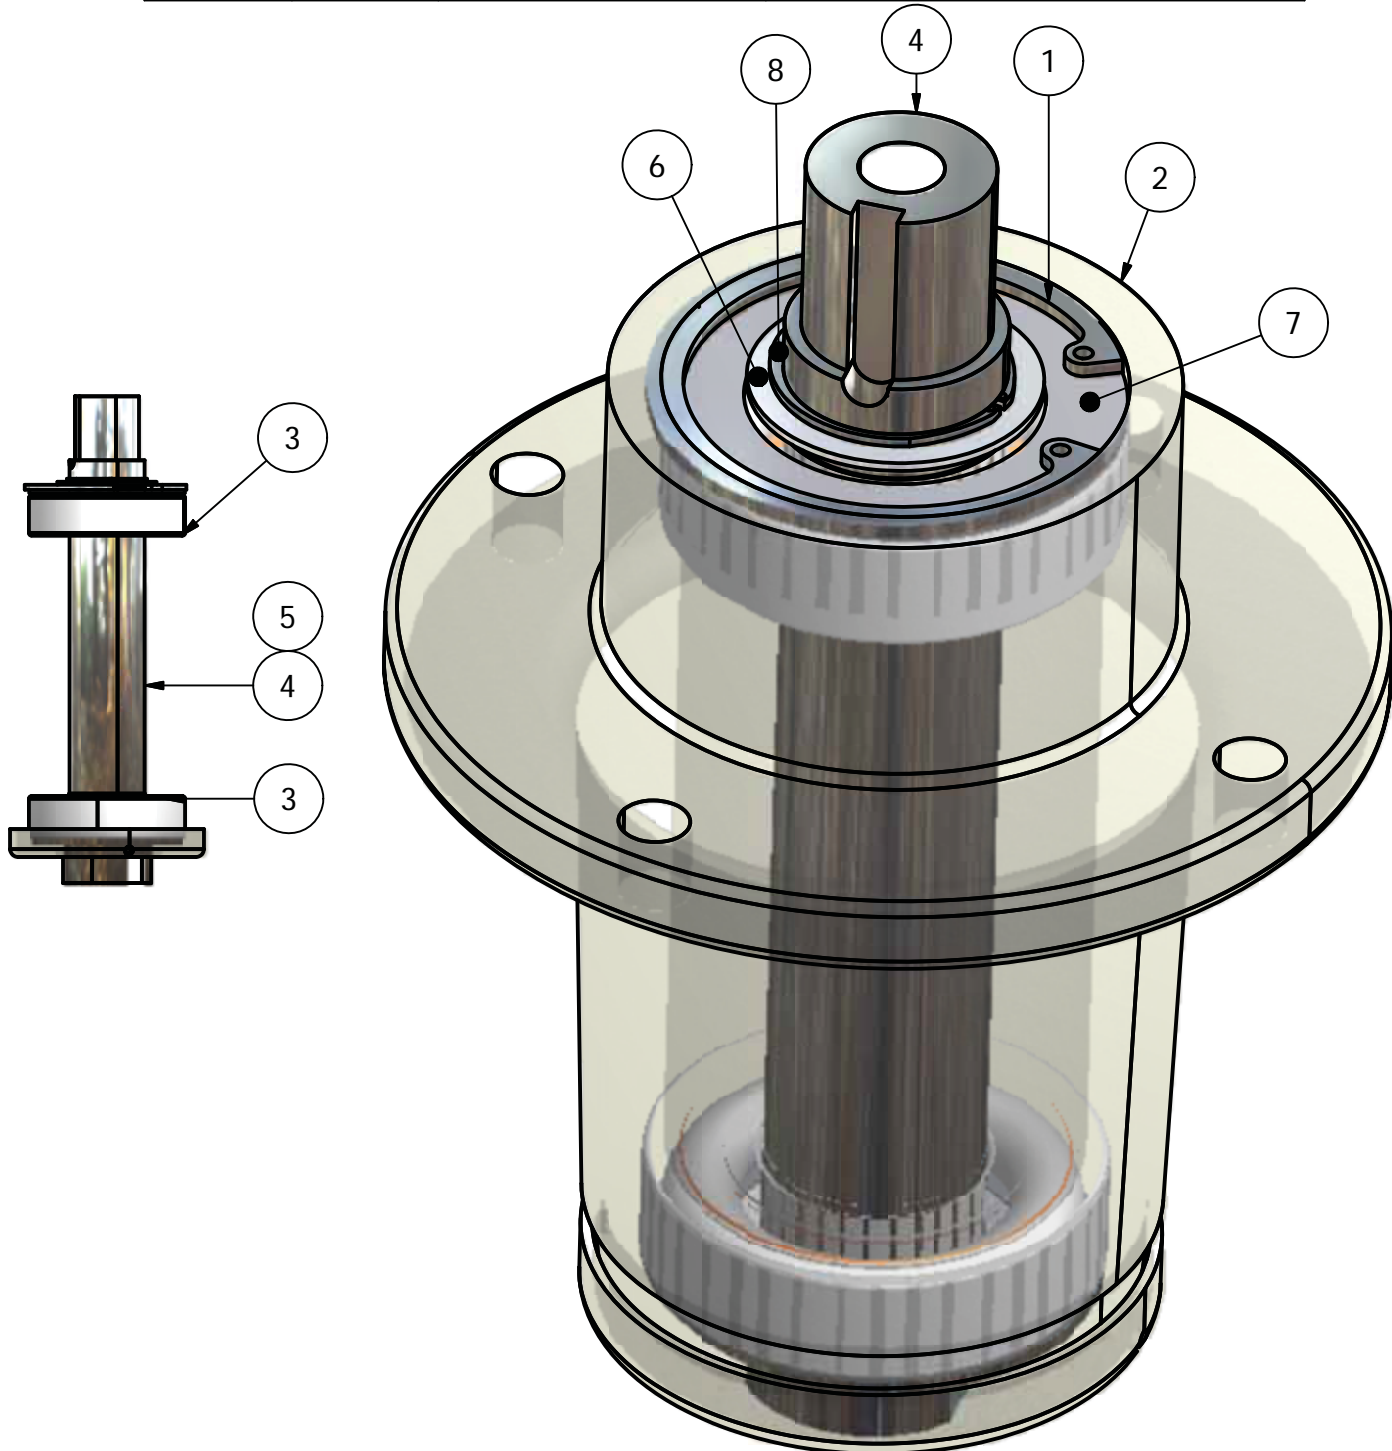

Parts List			
ITEM	QTY	PART NUMBER	DESCRIPTION
1	2	037-6009-00	Bearing Retainer Ring
2	1	037-6017-00	Spindle Housing
3	2	037-6023-00	Bearing
4	1	037-6019-00	Short Shaft
5	1	037-6018-00	Long Shaft
6	2	037-6021-00	Small Bearing Spacer
7	2	037-6020-00	Large Bearing Spacer
8	1	037-6022-00	Shaft Retainer Ring