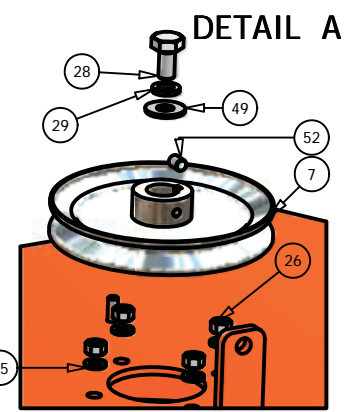

72" Deck

72" Deck			
ITEM	QTY	PART NUMBER	DESCRIPTION
1	1	041-0254-00	72" Deck Belt
2	1	060-7205-00	72" Deck
3	3	038-7230-00	72" Fusion Blade
4	3	037-6015-00	Spindle
5	2	014-7204-00	Pulley Guard
6	1	034-9035-00	Deck Idler Spring
7	3	033-7203-00	7" Deck Pulley
8	2	033-6001-00	4 3/4" Idler Pulley
9	2	031-6028-00	Deck Support Arm (Right)
10	2	031-6027-00	Deck Support Arm (Left)
11	2	033-5001-01	5 3/4" Flat Idler Pulley
12	1	039-6936-00	Deck Idler Arm
13	2	048-6056-00	Turnbuckle
14	2	046-6044-00	Female Yoke
15	2	046-6048-00	Male Yoke
16	2	047-6047-00	3" Chain
17	4	045-6043-00	5/16" Knob
18	6	022-5234-00	Anti-Scalp Rollers
19	1	018-5311-00	5/8" x 4" Hex Bolt
20	2	019-6017-00	.635 ID Plastic Washer
21	1	024-6034-00	Grease Fitting (Drive-In Type)
22	2	032-6033-00	5/8" ID x 1 1/8" Brass Bushing
23	2	018-6036-00	1/2" x 2 1/2" Hex Bolt
24	5	018-6012-00	3/8" x 1 1/4" Hex Bolt
25	13	019-5037-00	3/8" Lock Washer
26	17	013-6014-00	3/8" Hex Nut
27	18	018-5040-00	3/8" x 1 1/4" Hex Bolt
28	3	018-6019-00	1/2" x 1 1/2" Fine Thread Bolt
29	3	019-5007-00	1/2" Lock Washer
30	3	018-6021-00	5/8" x 1.5" Fine Threaded Bolt
31	3	019-4807-00	5/8" Lock Washer
32	2	025-5338-00	1 1/2" Pulley Spacer
33	1	025-5339-00	1 3/4" Pulley Spacer
34	1	018-6054-00	1/2" x 3 1/2" Bolt
35	6	013-5300-00	1/2" Flange Nut
36	6	018-5015-00	5/16" x 1" Hex Bolt
37	6	018-5019-00	1/2" x 4" Bolt (Grade 8)
38	2	013-6058-00	3/4" Left Handed Nut
39	4	018-6059-00	5/8" x 2 1/2" Hex Bolt
40	4	013-7021-00	5/8" Nylock Nut
41	2	013-6051-00	3/8" Fine Threaded Jam Nut
42	12	013-5041-00	3/8" Nylock Nut
43	2	019-5029-00	3/8" Flat Washer
44	3	018-5250-00	3/8" x 3/4" Hex Bolt
45	2	019-6042-00	.360 ID Plastic Washer
46	2	013-8047-00	5/16" Nylock Nut
47	4	019-5010-00	1/2" Brass Washer
48	2	018-7050-00	1/2" x 4 1/2" Bolt
49	3	019-6020-00	1/2" Cupped Washer
50	14	013-8050-00	1/2" Flange Lock Nut
51	1	025-5337-00	1 1/4" Pulley Spacer
52	3	030-6029-00	3/8" Set Screw
53	1	039-4880-00	2007 Hanger Plate
54	1	210-6005-00	Rubber Side Discharge
55	5	018-5020-00	5/16" x 1 1/2" Carriage Bolt
56	5	013-8049-00	5/16" Nylock Flange Nut
57	1	039-4881-00	2007 Lower Hanger Plate
58	1	018-7016-00	1/2" x 3" Bolt
59	1	206-6017-00	2007 Lower Hanger Plate