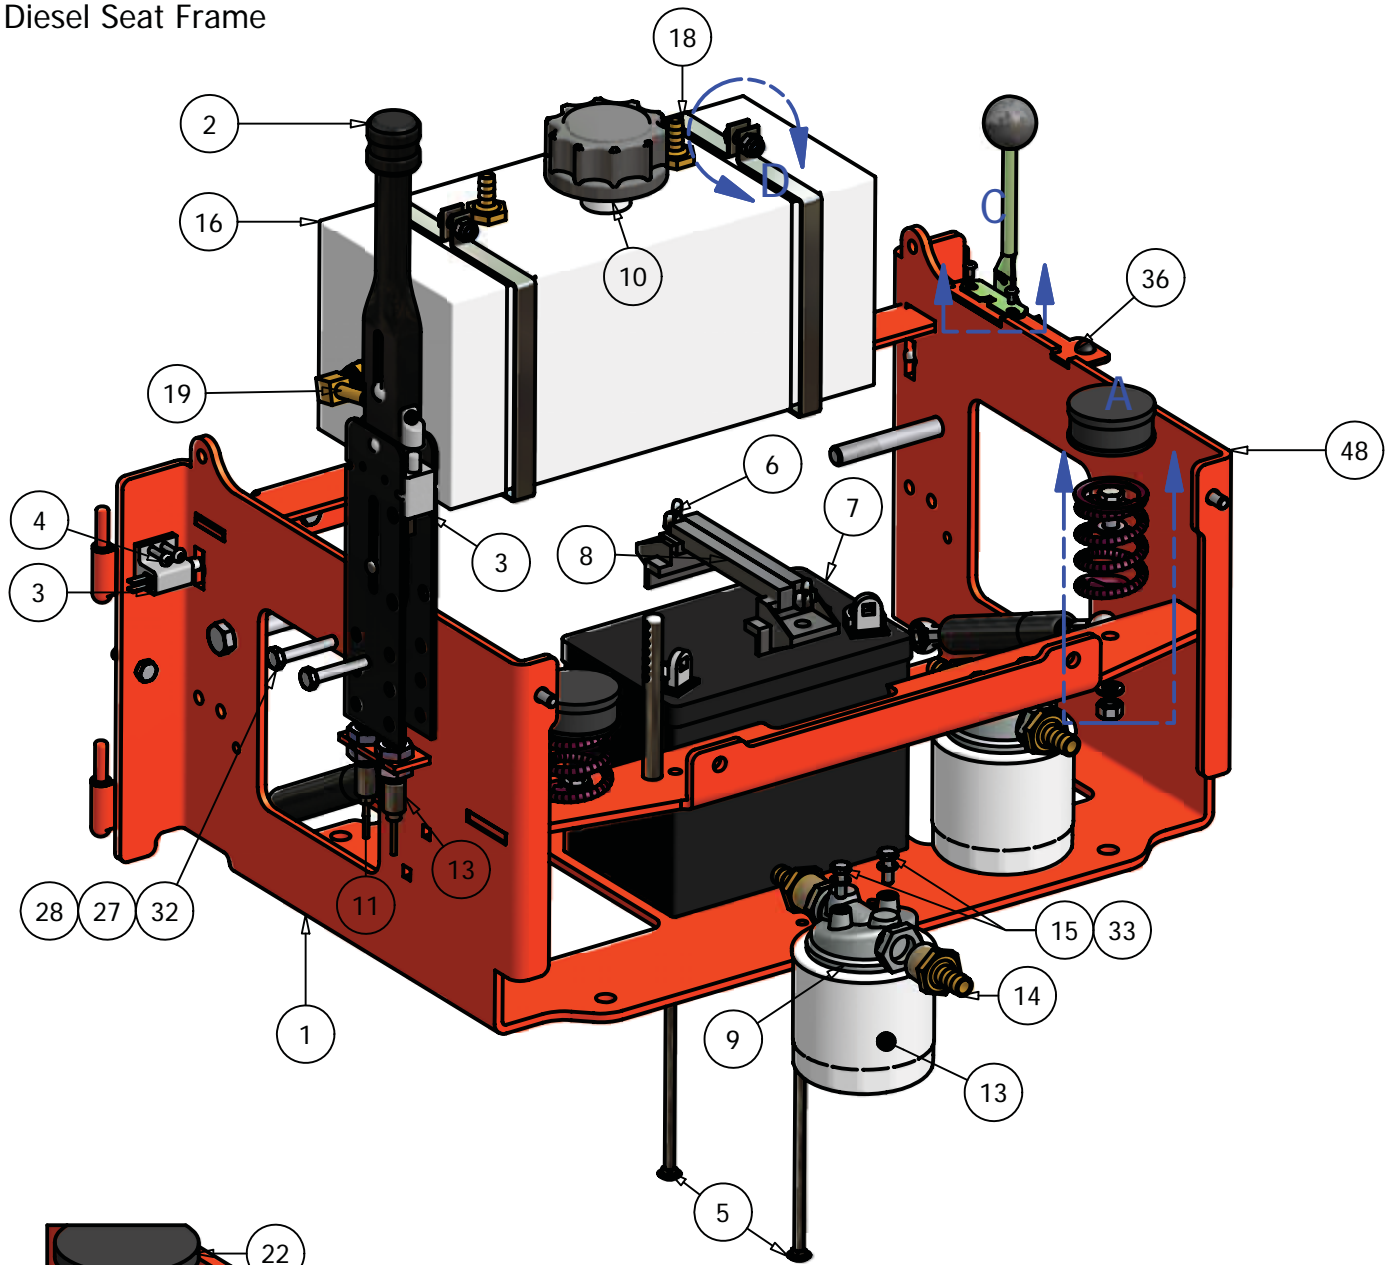

Diesel Seat Frame

DETAIL A

Seat Frame			
ITEM	QTY	PART NUMBER	DESCRIPTION
1	1	080-6010-00	Seat Frame
2	1	069-8054-00	Brake Lever
3	3	077-8073-00	Brake Handle Switch
4	4	018-8056-00	1024 x 1" Bolt
5	2	018-8051-00	9" Stove Bolt for Diesel (Aos gets 8")
6	2	013-8051-00	1/4" Wing Nut
7	1	068-8050-00	Diesel Battery
8	1	043-8929-00	Battery hold-down
9	2	062-8013-00	Filter Head
10	1	066-8048-00	Hydraulic Tank Cap
11	1	064-8055-00	Short Brake Cable
12	1	064-8056-00	Long Brake Cable
13	2	063-8014-00	Hydraulic Filter
14	4	024-5050-00	1/2" x 1/2" Filter Head Fitting
15	4	018-8052-00	1/4" x 3/4" Hex Bolt
16	1	067-9016-00	Hydraulic Tank
17	2	213-6001-00	Hydraulic Tank Strap
18	2	024-5205-00	3/8" X 3/8" Hose Barb
19	2	024-5203-00	1/2" x 1/2" Filter Head Fitting (90 Degree)
20	1	055-8018-00	Throttle
21	2	034-8045-00	Seat Spring
22	2	014-8047-00	1 1/2" Spring Cap Cover
23	2	019-5029-00	3/8" Flat Washer
24	2	018-6012-00	3/8" x 1 1/2" Hex Bolt
25	4	019-5037-00	3/8" Lock Washer
26	8	013-6014-00	3/8" Hex Nut
27	2	019-8051-00	5/16" Lock Washer
28	2	013-8043-00	5/16" Nut
29	1	054-8016-00	Choke
30	2	013-8047-00	5/16" Nylock Nut
31	2	018-5200-00	1024 X 5/8" Buttonhead Bolt
32	2	018-8059-00	5/16" x 1 3/4" Hex Bolt
33	4	019-4008-00	1/4" Lock Washer
34	2	018-8063-00	5/16" x 3/4" Hex Bolt
35	1	029-8059-00	Piezo Buzzer
36	1	077-6000-00	Momentary Start Switch- Diesel