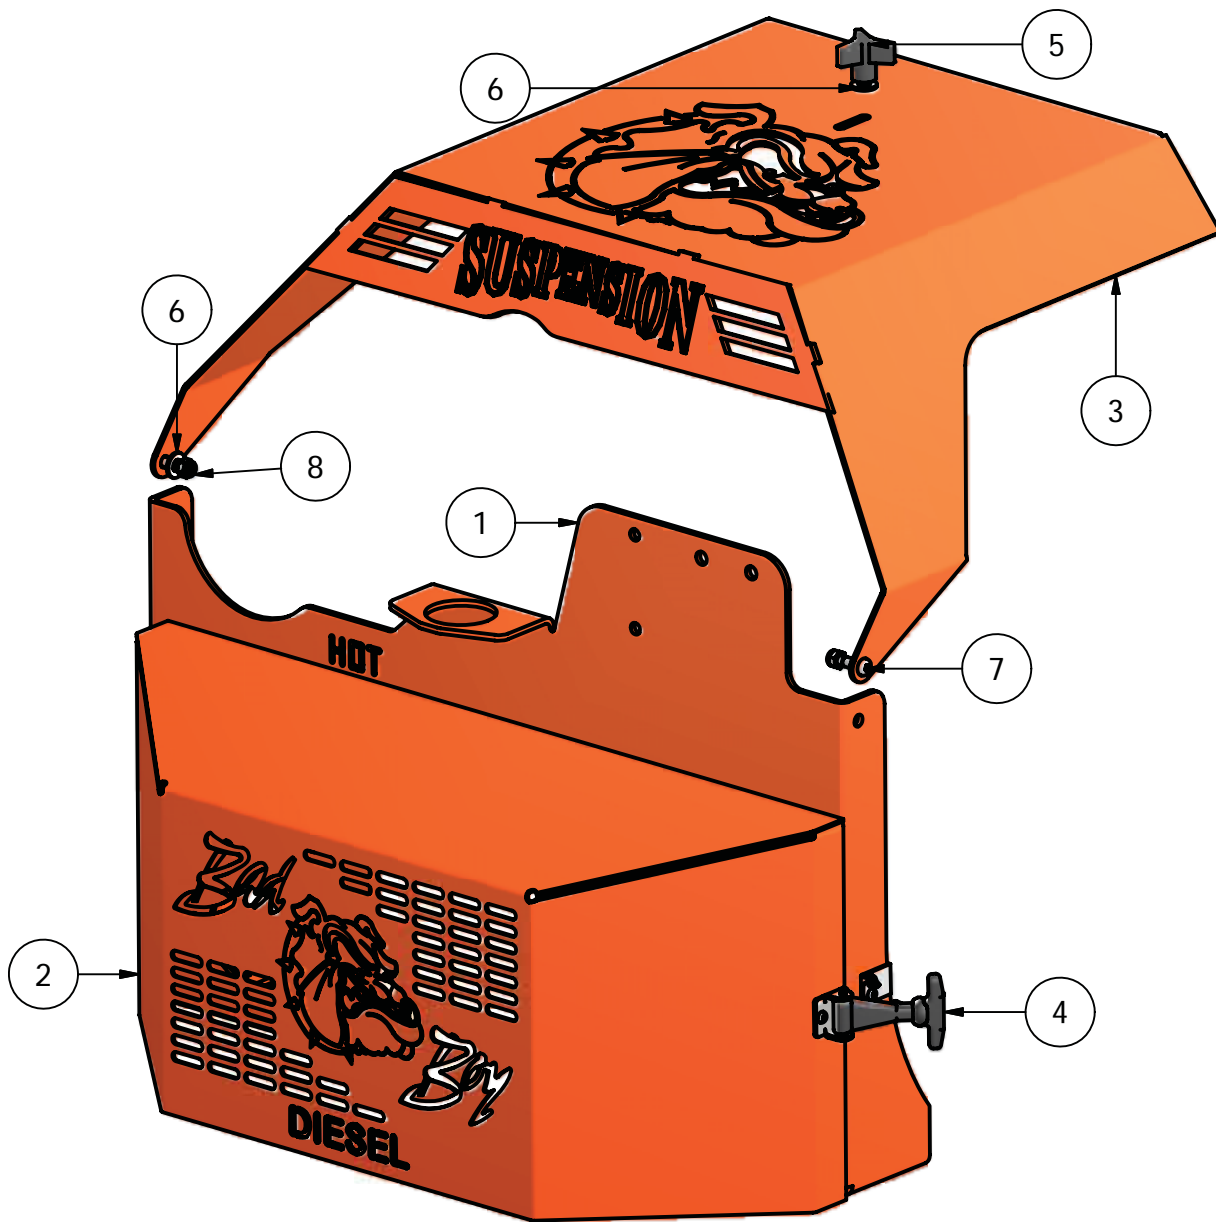

www.badboymowers.com

BAD BOY DIESEL PART MANUAL

2007

35hp Caterpillar Diesel
28hp Caterpillar Diesel

Click Page To View

Actuator Bar	3
Back Panel	4
Diesel Pump Plate	5
Wheel Motor	7
Floorboard	9
Seat Frame	10
Drive Arm	12
Suspension Front Wheel (Mfg. by Bad Boy, Inc)	14
Suspension Front Wheel	15
Rear Suspension	17
Diesel Tanks	18
Spindle	19
Hydraulic Cooler	20
Engine	21
Pulley Assembly	23
60" Deck	24
72" Deck	26
Air Filter	28
Wiring Schematic	29
Technical Support	30

Diesel Actuator Bar

Actuator Bar			
ITEM	QTY	PART NUMBER	DESCRIPTION
1	1	035-7033-00	Actuator
2	1	028-7930-00	Actuator Bar
3	2	017-7008-00	1" Pillow Block
4	1	028-5203-00	Height Indicator
5	2	019-5702-00	1/2" Washer
6	1	031-7000-00	2006 Height Indicator Lever
7	2	018-6036-00	1/2" x 2 1/2" Hex Bolt
8	2	013-6037-00	1/2" Nylock Nut
9	4	013-5300-00	1/2" Flange Nut
10	4	018-5600-00	1/2" x 1 1/2" Hex Bolt
11	1	019-6042-00	.360 ID Plastic Washer
12	4	019-5007-00	1/2" Lock Washer
13	1	018-6049-00	3/8" x 1" Hex Bolt
14	1	013-5041-00	3/8" Nylock Nut