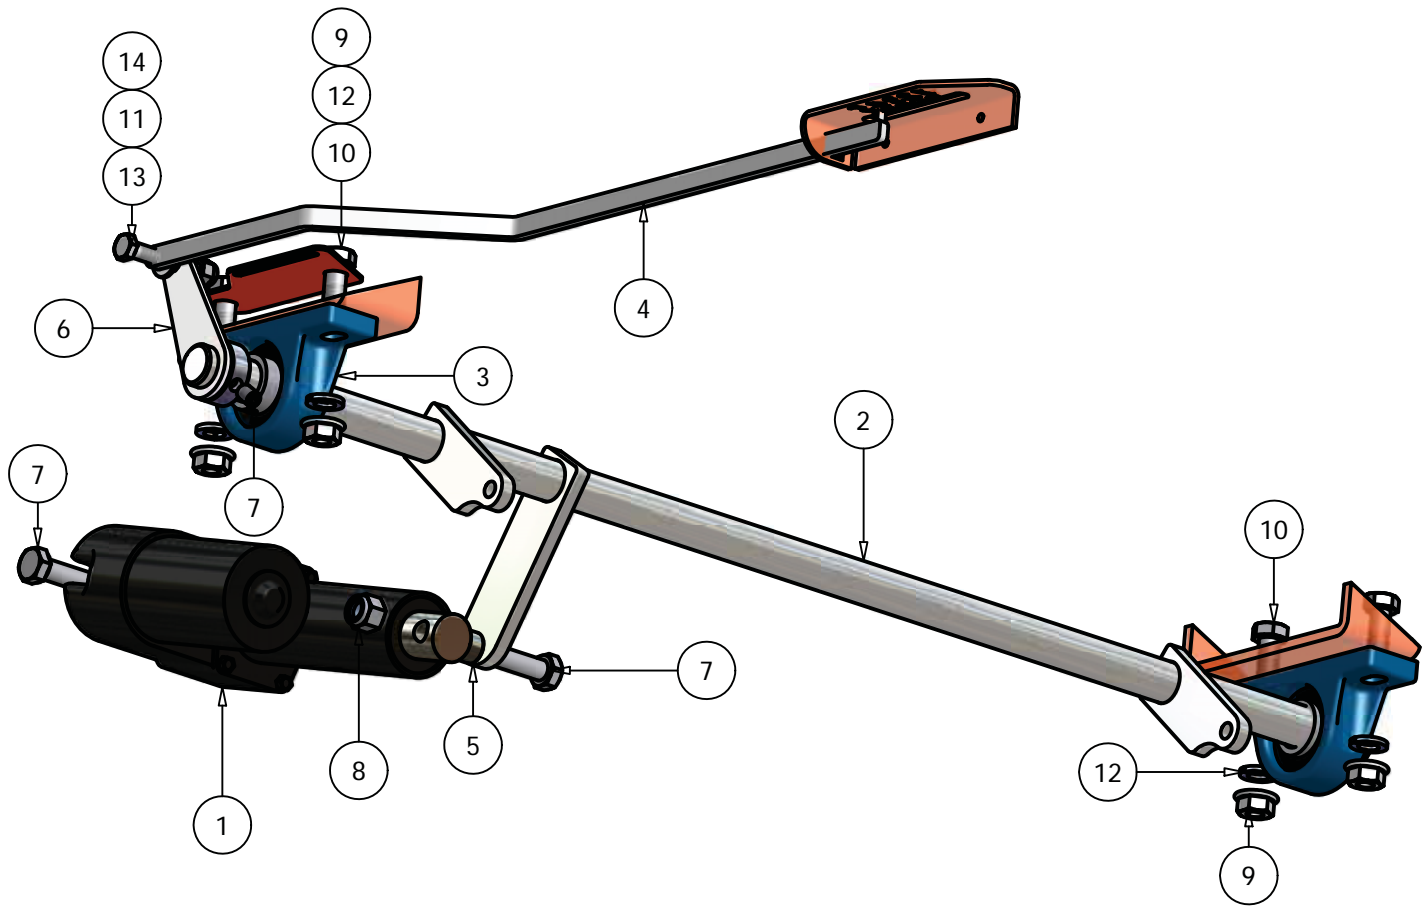

www.badboymowers.com

BAD BOY DIESEL PART MANUAL

2007

35hp Caterpillar Diesel
28hp Caterpillar Diesel

Click Page To View

Actuator Bar	3
Back Panel	4
Diesel Pump Plate	5
Wheel Motor	7
Floorboard	9
Seat Frame	10
Drive Arm	12
Suspension Front Wheel (Mfg. by Bad Boy, Inc)	14
Suspension Front Wheel	15
Rear Suspension	17
Diesel Tanks	18
Spindle	19
Hydraulic Cooler	20
Engine	21
Pulley Assembly	23
60" Deck	24
72" Deck	26
Air Filter	28
Wiring Schematic	29
Technical Support	30

Diesel Actuator Bar

Actuator Bar			
ITEM	QTY	PART NUMBER	DESCRIPTION
1	1	035-7033-00	Actuator
2	1	028-7930-00	Actuator Bar
3	2	017-7008-00	1" Pillow Block
4	1	028-5203-00	Height Indicator
5	2	019-5702-00	1/2" Washer
6	1	031-7000-00	2006 Height Indicator Lever
7	2	018-6036-00	1/2" x 2 1/2" Hex Bolt
8	2	013-6037-00	1/2" Nylock Nut
9	4	013-5300-00	1/2" Flange Nut
10	4	018-5600-00	1/2" x 1 1/2" Hex Bolt
11	1	019-6042-00	.360 ID Plastic Washer
12	4	019-5007-00	1/2" Lock Washer
13	1	018-6049-00	3/8" x 1" Hex Bolt
14	1	013-5041-00	3/8" Nylock Nut