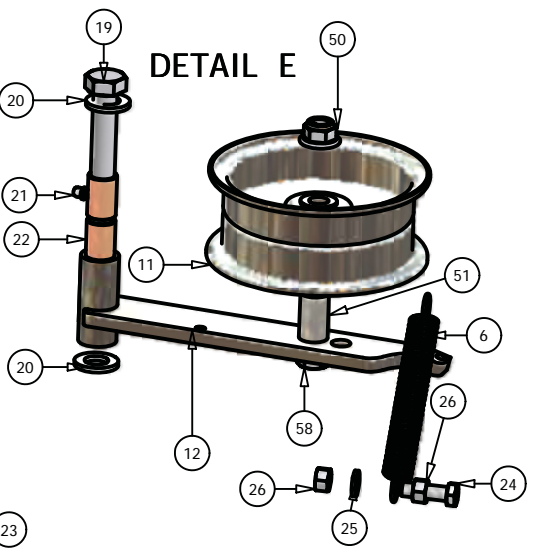

72" Deck

72" Deck			
ITEM	QTY	PART NUMBER	DESCRIPTION
1	1	041-0254-00	72" Deck Belt
2	1	060-7205-00	72" Deck
3	3	038-7230-00	72" Fusion Blade
4	3	037-6015-00	Spindle
5	2	014-7204-00	Pulley Guard
6	1	034-9035-00	Deck Idler Spring
7	3	033-7203-00	7" Deck Pulley
8	2	033-6001-00	4 3/4" Idler Pulley
9	2	031-6028-00	Deck Support Arm (Right)
10	2	031-6027-00	Deck Support Arm (Left)
11	2	033-5001-01	5 3/4" Flat Idler Pulley
12	1	039-6936-00	Deck Idler Arm
13	2	048-6056-00	Turnbuckle
14	2	046-6044-00	Female Yoke
15	2	046-6048-00	Male Yoke
16	2	047-6047-00	3" Chain
17	4	045-6043-00	5/16" Knob
18	6	022-5234-00	Anti-Scalp Rollers
19	1	018-5311-00	5/8" x 4" Hex Bolt
20	2	019-6017-00	.635 ID Plastic Washer
21	1	024-6034-00	Grease Fitting (Drive-In Type)
22	2	032-6033-00	5/8" ID x 1 1/8" Brass Bushing
23	2	018-6036-00	1/2" x 2 1/2" Hex Bolt
24	5	018-6012-00	3/8" x 1 1/4" Hex Bolt
25	13	019-5037-00	3/8" Lock Washer
26	17	013-6014-00	3/8" Hex Nut
27	18	018-5040-00	3/8" x 1 1/4" Hex Bolt
28	3	018-6019-00	1/2" x 1 1/2" Fine Thread Bolt
29	3	019-5007-00	1/2" Lock Washer
30	3	018-6021-00	5/8" x 1.5" Fine Threaded Bolt
31	3	019-4807-00	5/8" Lock Washer
32	2	025-5338-00	1 1/2" Pulley Spacer
33	1	025-5339-00	1 3/4" Pulley Spacer
34	1	018-6054-00	1/2" x 3 1/2" Bolt
35	6	013-5300-00	1/2" Flange Nut
36	6	018-5015-00	5/16" x 1" Hex Bolt
37	6	018-5019-00	1/2" x 4" Bolt (Grade 8)
38	2	013-6058-00	3/4" Left Handed Nut
39	4	018-6059-00	5/8" x 2 1/2" Hex Bolt
40	4	013-7021-00	5/8" Nylock Nut
41	2	013-6051-00	3/8" Fine Threaded Jam Nut
42	12	013-5041-00	3/8" Nylock Nut
43	2	019-5029-00	3/8" Flat Washer
44	3	018-5250-00	3/8" x 3/4" Hex Bolt
45	2	019-6042-00	.360 ID Plastic Washer
46	2	013-8047-00	5/16" Nylock Nut
47	4	019-5010-00	1/2" Brass Washer
48	2	018-7050-00	1/2" x 4 1/2" Bolt
49	3	019-6020-00	1/2" Cupped Washer
50	14	013-8050-00	1/2" Flange Lock Nut
51	1	025-5337-00	1 1/4" Pulley Spacer
52	3	030-6029-00	3/8" Set Screw
53	1	039-4880-00	2007 Hanger Plate
54	1	210-6005-00	Rubber Side Discharge
55	5	018-5020-00	5/16" x 1 1/2" Carriage Bolt
56	5	013-8049-00	5/16" Nylock Flange Nut
57	1	039-4881-00	2007 Lower Hanger Plate
58	1	018-7016-00	1/2" x 3" Bolt
59	1	206-6017-00	2007 Lower Hanger Plate