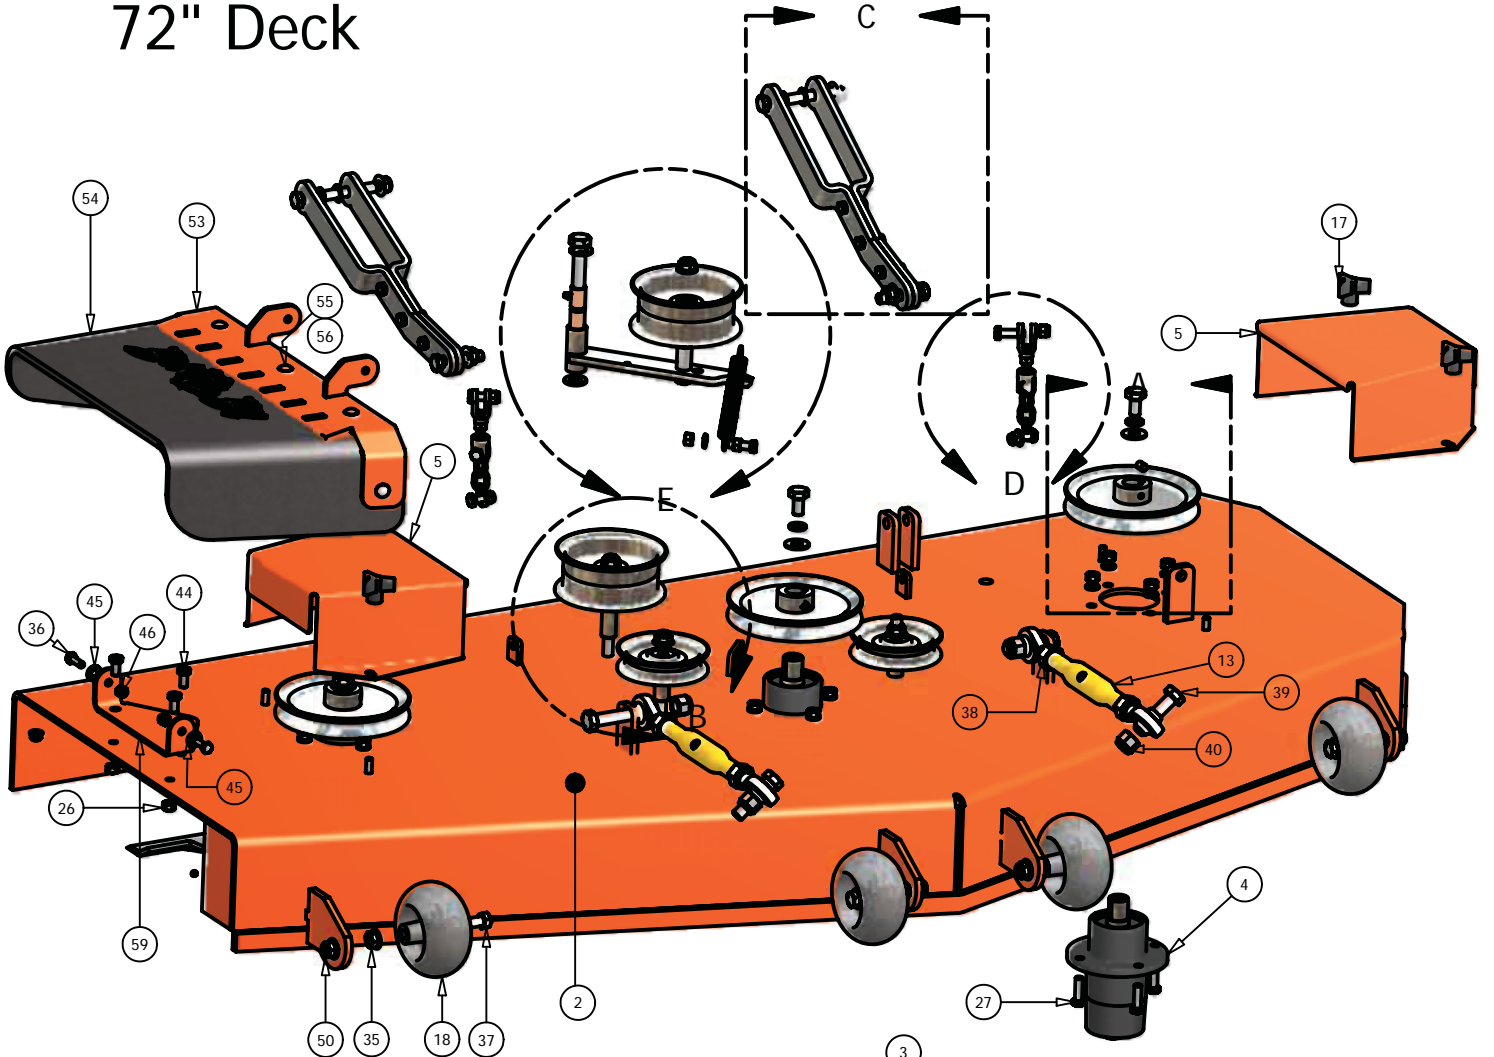

72" Deck

72" Deck			
ITEM	QTY	PART NUMBER	DESCRIPTION
1	1	041-0254-00	72" Deck Belt
2	1	060-7205-00	72" Deck
3	3	038-7230-00	72" Fusion Blade
4	3	037-6015-00	Spindle
5	2	014-7204-00	Pulley Guard
6	1	034-9035-00	Deck Idler Spring
7	3	033-7203-00	7" Deck Pulley
8	2	033-6001-00	4 3/4" Idler Pulley
9	2	031-6028-00	Deck Support Arm (Right)
10	2	031-6027-00	Deck Support Arm (Left)
11	2	033-5001-01	5 3/4" Flat Idler Pulley
12	1	039-6936-00	Deck Idler Arm
13	2	048-6056-00	Turnbuckle
14	2	046-6044-00	Female Yoke
15	2	046-6048-00	Male Yoke
16	2	047-6047-00	3" Chain
17	4	045-6043-00	5/16" Knob
18	6	022-5234-00	Anti-Scalp Rollers
19	1	018-5311-00	5/8" x 4" Hex Bolt
20	2	019-6017-00	.635 ID Plastic Washer
21	1	024-6034-00	Grease Fitting (Drive-In Type)
22	2	032-6033-00	5/8" ID x 1 1/8" Brass Bushing
23	2	018-6036-00	1/2" x 2 1/2" Hex Bolt
24	5	018-6012-00	3/8" x 1 1/4" Hex Bolt
25	13	019-5037-00	3/8" Lock Washer
26	17	013-6014-00	3/8" Hex Nut
27	18	018-5040-00	3/8" x 1 1/4" Hex Bolt
28	3	018-6019-00	1/2" x 1 1/2" Fine Thread Bolt
29	3	019-5007-00	1/2" Lock Washer
30	3	018-6021-00	5/8" x 1.5" Fine Threaded Bolt
31	3	019-4807-00	5/8" Lock Washer
32	2	025-5338-00	1 1/2" Pulley Spacer
33	1	025-5339-00	1 3/4" Pulley Spacer
34	1	018-6054-00	1/2" x 3 1/2" Bolt
35	6	013-5300-00	1/2" Flange Nut
36	6	018-5015-00	5/16" x 1" Hex Bolt
37	6	018-5019-00	1/2" x 4" Bolt (Grade 8)
38	2	013-6058-00	3/4" Left Handed Nut
39	4	018-6059-00	5/8" x 2 1/2" Hex Bolt
40	4	013-7021-00	5/8" Nylock Nut
41	2	013-6051-00	3/8" Fine Threaded Jam Nut
42	12	013-5041-00	3/8" Nylock Nut
43	2	019-5029-00	3/8" Flat Washer
44	3	018-5250-00	3/8" x 3/4" Hex Bolt
45	2	019-6042-00	.360 ID Plastic Washer
46	2	013-8047-00	5/16" Nylock Nut
47	4	019-5010-00	1/2" Brass Washer
48	2	018-7050-00	1/2" x 4 1/2" Bolt
49	3	019-6020-00	1/2" Cupped Washer
50	14	013-8050-00	1/2" Flange Lock Nut
51	1	025-5337-00	1 1/4" Pulley Spacer
52	3	030-6029-00	3/8" Set Screw
53	1	039-4880-00	2007 Hanger Plate
54	1	210-6005-00	Rubber Side Discharge
55	5	018-5020-00	5/16" x 1 1/2" Carriage Bolt
56	5	013-8049-00	5/16" Nylock Flange Nut
57	1	039-4881-00	2007 Lower Hanger Plate
58	1	018-7016-00	1/2" x 3" Bolt
59	1	206-6017-00	2007 Lower Hanger Plate