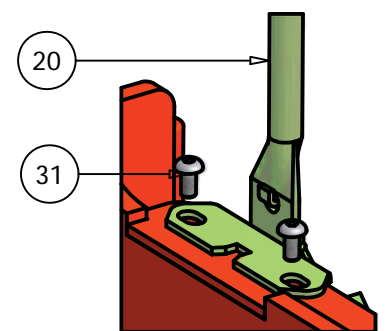

Parts List			
ITEM	QTY	PART NUMBER	DESCRIPTION
1	1	079-6000-00	2006 AOS Floor Panel
2	1	081-2007-00	AOS Floor Mat
3	9	018-1050-00	Ratchet Fastener
4	1	064-2005-00	Floor Board Cable
5	1	019-7040-00	1/4" Flat Washer
6	1	019-4008-00	1/4" Lock Washer
7	1	013-8039-00	1/4" Hex Nut
8	1	018-8064-00	1/4" x 5/8" Buttonhead Bolt

Diesel Seat Frame

DETAIL A

DETAIL D

DETAIL C

Seat Frame			
ITEM	QTY	PART NUMBER	DESCRIPTION
1	1	080-6010-00	Seat Frame
2	1	069-8054-00	Brake Lever
3	3	077-8073-00	Brake Handle Switch
4	4	018-8056-00	1024 x 1" Bolt
5	2	018-8051-00	9" Stove Bolt for Diesel (Aos gets 8")
6	2	013-8051-00	1/4" Wing Nut
7	1	068-8050-00	Diesel Battery
8	1	043-8929-00	Battery hold-down
9	2	062-8013-00	Filter Head
10	1	066-8048-00	Hydraulic Tank Cap
11	1	064-8055-00	Short Brake Cable
12	1	064-8056-00	Long Brake Cable
13	2	063-8014-00	Hydraulic Filter
14	4	024-5050-00	1/2" x 1/2" Filter Head Fitting
15	4	018-8052-00	1/4" x 3/4" Hex Bolt
16	1	067-9016-00	Hydraulic Tank
17	2	213-6001-00	Hydraulic Tank Strap
18	2	024-5205-00	3/8" X 3/8" Hose Barb
19	2	024-5203-00	1/2" x 1/2" Filter Head Fitting (90 Degree)
20	1	055-8018-00	Throttle
21	2	034-8045-00	Seat Spring
22	2	014-8047-00	1 1/2" Spring Cap Cover
23	2	019-5029-00	3/8" Flat Washer
24	2	018-6012-00	3/8" x 1 1/2" Hex Bolt
25	4	019-5037-00	3/8" Lock Washer
26	8	013-6014-00	3/8" Hex Nut
27	2	019-8051-00	5/16" Lock Washer
28	2	013-8043-00	5/16" Nut
29	1	054-8016-00	Choke
30	2	013-8047-00	5/16" Nylock Nut
31	2	018-5200-00	1024 X 5/8" Buttonhead Bolt
32	2	018-8059-00	5/16" x 1 3/4" Hex Bolt
33	4	019-4008-00	1/4" Lock Washer
34	2	018-8063-00	5/16" x 3/4" Hex Bolt
35	1	029-8059-00	Piezo Buzzer
36	1	077-6000-00	Momentary Start Switch- Diesel