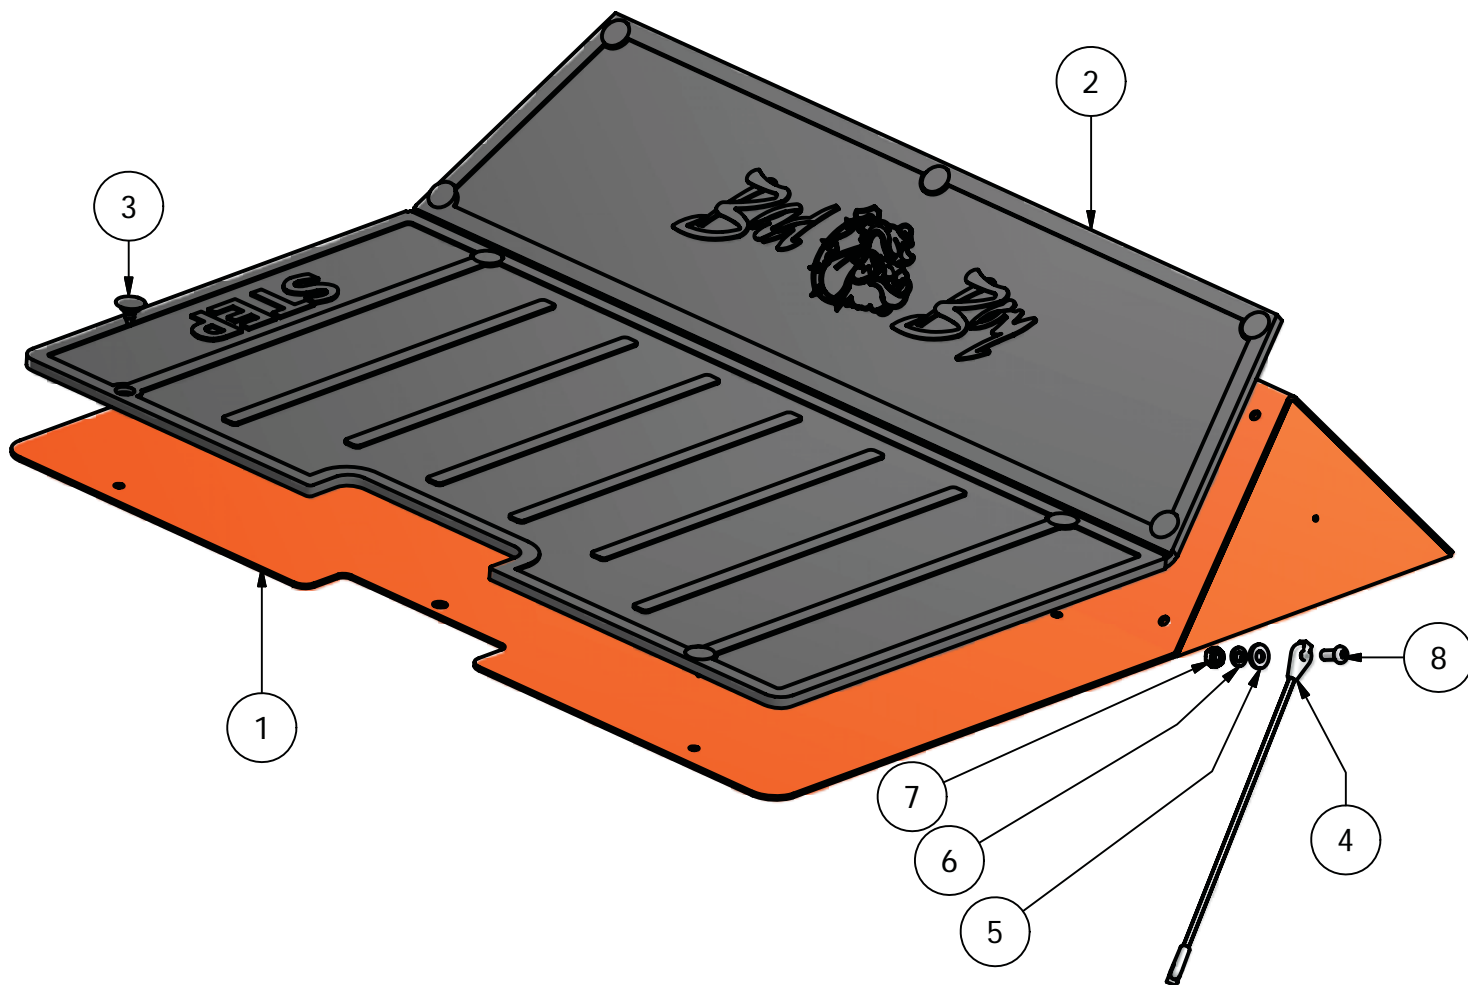

Parts List			
ITEM	QTY	PART NUMBER	DESCRIPTION
1	1	079-6000-00	2006 AOS Floor Panel
2	1	081-2007-00	AOS Floor Mat
3	9	018-1050-00	Ratchet Fastener
4	1	064-2005-00	Floor Board Cable
5	1	019-7040-00	1/4" Flat Washer
6	1	019-4008-00	1/4" Lock Washer
7	1	013-8039-00	1/4" Hex Nut
8	1	018-8064-00	1/4" x 5/8" Buttonhead Bolt