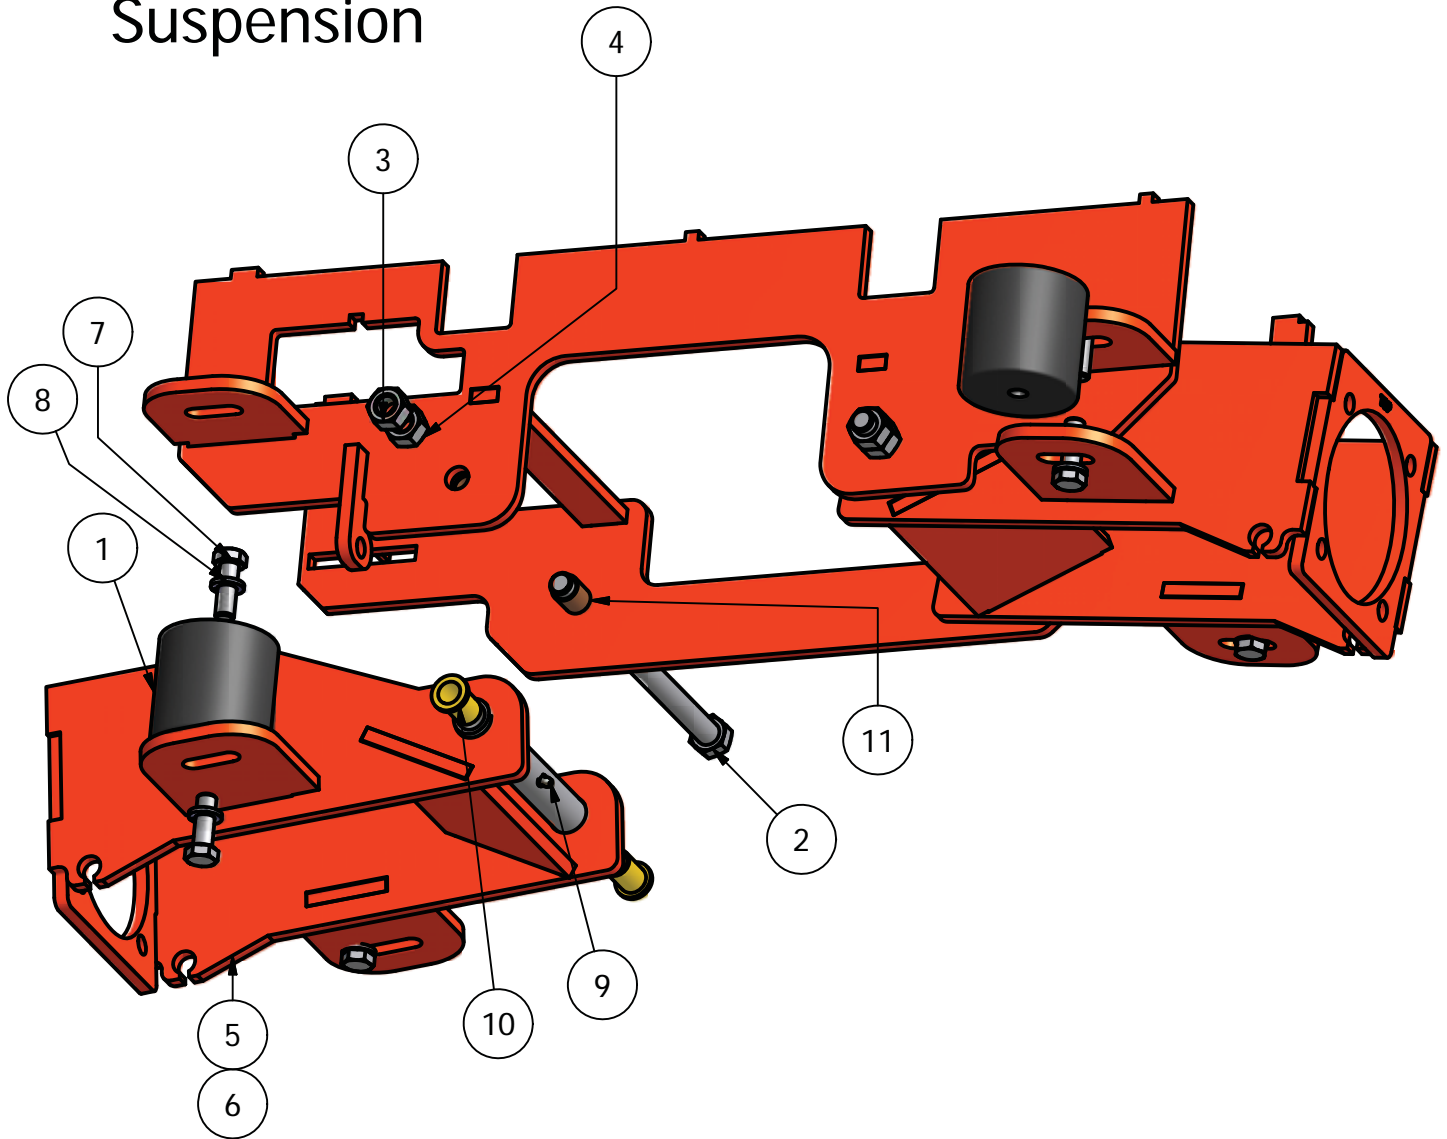

Suspension

Parts List			
ITEM	QTY	PART NUMBER	DESCRIPTION
1	4	032-8999-00	Vibration Mount
2	2	018-2051-00	5/8" x 10" Hex Bolt (Grade 8)
3	2	013-5301-00	5/8" Nylock 1/2 Jam
4	2	013-5020-00	5/8" Nut
5	2	070-8000-00	60" Inner Suspension Cage
6	2	070-8001-00	72" Inner Suspension Cage
7	8	018-5006-00	1/2" x 1 1/2" Hex Bolt
8	8	019-5007-00	1/2" Lock Washer
9	2	024-6034-00	Grease Fitting (Drive-In)
10	4	032-5050-00	Shoulder Spacer
11	4	215-2000-00	3/4" Brass Bushing