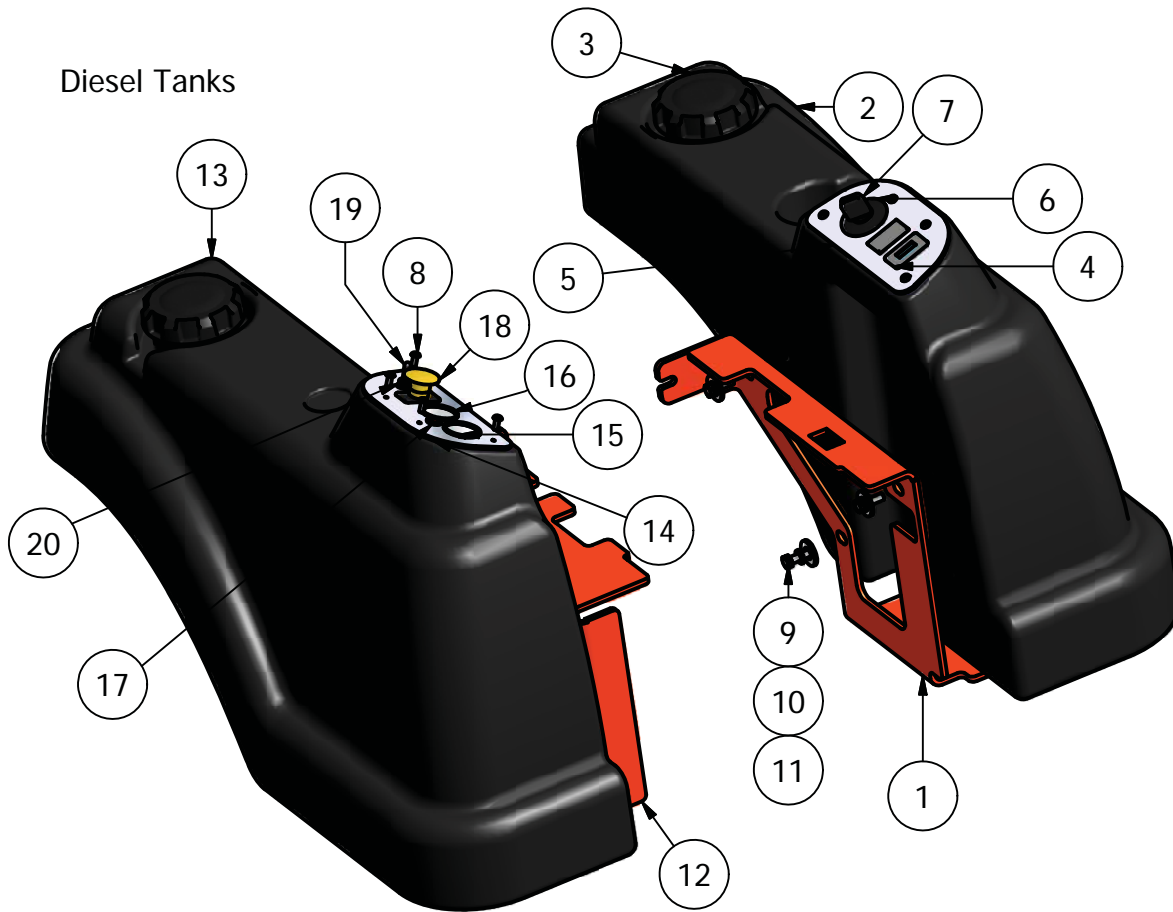

Diesel Tanks

Parts List			
ITEM	QTY	PART NUMBER	DESCRIPTION
1	1	031-2006-00	Left Fuel Tank Swing Support
2	1	067-3000-00	Left Fuel Tank with Fender
3	2	066-8076-00	Diesel Fuel Cap
4	1	083-4014-00	Hourmeter-Diesel
5	1	079-3402-00	Diesel Control Panel (Left)
6	1	077-8076-00	Ignition Switch
7	1	042-9000-00	Ignition Key
8	8	018-5301-00	10mm x 32 x 1" Bolt
9	10	018-5015-00	5/16" x 1" Hex Bolt
10	10	019-8051-00	5/16" Lock Washer
11	10	019-8044-00	1 5/16" Flat Washer
12	1	031-2011-00	Right Fuel Tank Support
13	1	067-3001-00	Right Fuel Tank with Fender
14	1	079-3403-00	Diesel Control Panel (Right)
15	1	086-5001-00	Oil Gauge
16	1	086-5000-00	Temperature Gauge
17	1	089-1000-00	Oil Light
18	1	056-8058-00	PTO Engager
19	1	078-8077-00	Deck Lift Joystick
20	1	014-8077-00	Joystick Cover