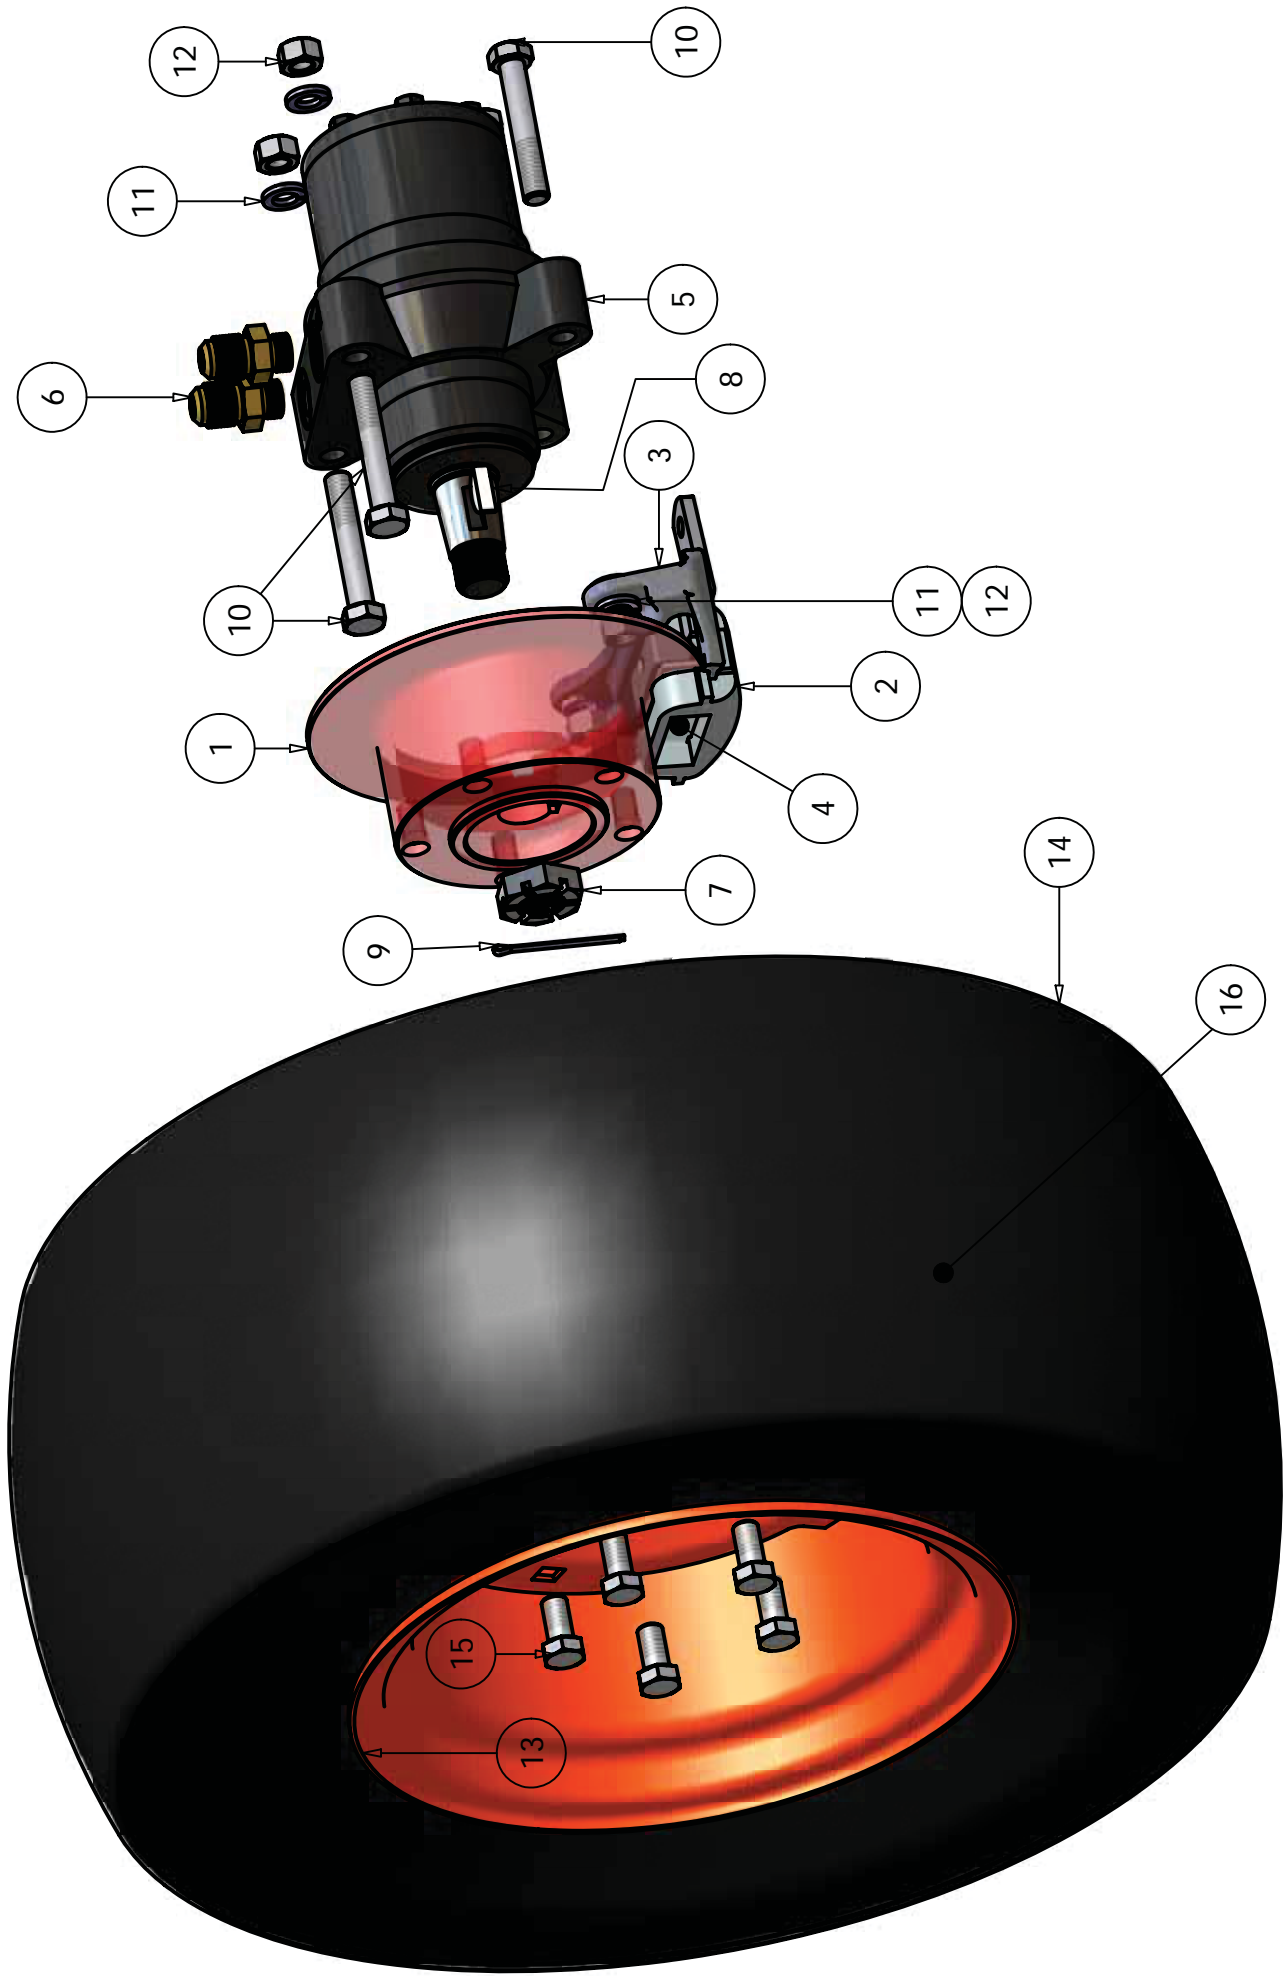

Wheel Motor/Tire and Wheel Assembly (Diesel)

Wheel Motor/ Tire and Wheel Assmebly			
ITEM	QTY	PART NUMBER	DESCRIPTION
1	1	092-5201-00	Brake Disc
2	1	016-1610-98/016-1609-98	Right Brake Assmebly/ Left
3	1	039-8936-00	Brake Casting
4	1	016-9998-00	Brake Pads
5	1	015-5302-00/ 015-5303-00	Right Wheel Motor/ Left
6	2	024-5204-00	3" Hydraulic Fitting
7	1	013-7050-00	Castle Nut
8	1	042-7041-00	Woodruff Key
9	1	020-7022-00	1/8" x 2 1/4" Cotter #8
10	4	018-7016-00	1/2" x 3" Hex Bolt
11	4	019-5007-00	1/2" Lock Washer
12	4	013-7018-00	1/2" Hex Nut
13	1	022-7033-00	12" Rim - AOS Models
14	1	022-7032-00	26x12-12 Tire - AOS Models
15	5	018-7033-00	1/2" x 1" Lug Bolt (Fine Thread)
16	1	022-7031-00	26 x 12-12 Tire and Wheel Assembly