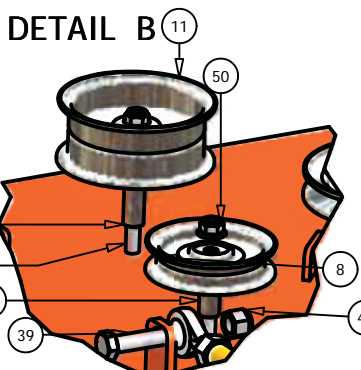

72" Deck

72" Deck			
ITEM	QTY	PART NUMBER	DESCRIPTION
1	1	041-0254-00	72" Deck Belt
2	1	060-7205-00	72" Deck
3	3	038-7230-00	72" Fusion Blade
4	3	037-6015-00	Spindle
5	2	014-7204-00	Pulley Guard
6	1	034-9035-00	Deck Idler Spring
7	3	033-7203-00	7" Deck Pulley
8	2	033-6001-00	4 3/4" Idler Pulley
9	2	031-6028-00	Deck Support Arm (Right)
10	2	031-6027-00	Deck Support Arm (Left)
11	2	033-5001-01	5 3/4" Flat Idler Pulley
12	1	039-6936-00	Deck Idler Arm
13	2	048-6056-00	Turnbuckle
14	2	046-6044-00	Female Yoke
15	2	046-6048-00	Male Yoke
16	2	047-6047-00	3" Chain
17	4	045-6043-00	5/16" Knob
18	6	022-5234-00	Anti-Scalp Rollers
19	1	018-5311-00	5/8" x 4" Hex Bolt
20	2	019-6017-00	.635 ID Plastic Washer
21	1	024-6034-00	Grease Fitting (Drive-In Type)
22	2	032-6033-00	5/8" ID x 1 1/8" Brass Bushing
23	2	018-6036-00	1/2" x 2 1/2" Hex Bolt
24	5	018-6012-00	3/8" x 1 1/4" Hex Bolt
25	13	019-5037-00	3/8" Lock Washer
26	17	013-6014-00	3/8" Hex Nut
27	18	018-5040-00	3/8" x 1 1/4" Hex Bolt
28	3	018-6019-00	1/2" x 1 1/2" Fine Thread Bolt
29	3	019-5007-00	1/2" Lock Washer
30	3	018-6021-00	5/8" x 1.5" Fine Threaded Bolt
31	3	019-4807-00	5/8" Lock Washer
32	2	025-5338-00	1 1/2" Pulley Spacer
33	1	025-5339-00	1 3/4" Pulley Spacer
34	1	018-6054-00	1/2" x 3 1/2" Bolt
35	6	013-5300-00	1/2" Flange Nut
36	6	018-5015-00	5/16" x 1" Hex Bolt
37	6	018-5019-00	1/2" x 4" Bolt (Grade 8)
38	2	013-6058-00	3/4" Left Handed Nut
39	4	018-6059-00	5/8" x 2 1/2" Hex Bolt
40	4	013-7021-00	5/8" Nylock Nut
41	2	013-6051-00	3/8" Fine Threaded Jam Nut
42	12	013-5041-00	3/8" Nylock Nut
43	2	019-5029-00	3/8" Flat Washer
44	3	018-5250-00	3/8" x 3/4" Hex Bolt
45	2	019-6042-00	.360 ID Plastic Washer
46	2	013-8047-00	5/16" Nylock Nut
47	4	019-5010-00	1/2" Brass Washer
48	2	018-7050-00	1/2" x 4 1/2" Bolt
49	3	019-6020-00	1/2" Cupped Washer
50	14	013-8050-00	1/2" Flange Lock Nut
51	1	025-5337-00	1 1/4" Pulley Spacer
52	3	030-6029-00	3/8" Set Screw
53	1	039-4880-00	2007 Hanger Plate
54	1	210-6005-00	Rubber Side Discharge
55	5	018-5020-00	5/16" x 1 1/2" Carriage Bolt
56	5	013-8049-00	5/16" Nylock Flange Nut
57	1	039-4881-00	2007 Lower Hanger Plate
58	1	018-7016-00	1/2" x 3" Bolt
59	1	206-6017-00	2007 Lower Hanger Plate