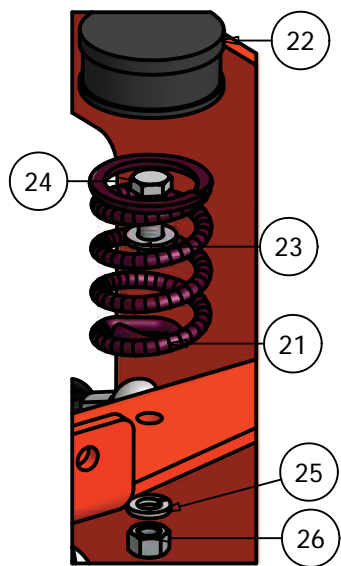

Diesel Seat Frame

DETAIL A