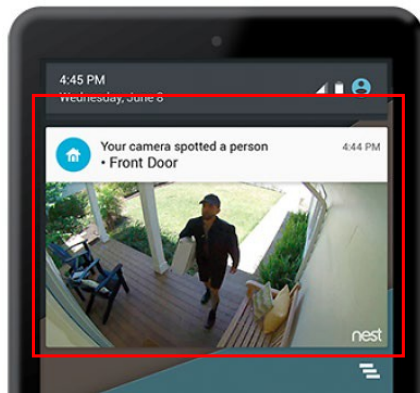

Source: <https://nest.com/connected-home/security/how-do-Nest-cameras-give-you-better-activity-alerts>

**Better alerts for motion and sound**

**Nest Aware uses advanced algorithms to send you more intelligent motion and audio alerts,** meaning the alerts you get are more accurate, and you'll get them at more intelligent times. Depending on which Nest camera model you have, you can also get person seen alerts or familiar face alerts. These **alerts let you know when a human – not your pet – has walked in front of your camera.**

Source: <https://nest.com/support/article/What-do-I-get-with-Nest-Aware-for-Nest-Cam#free-about>

As shown above the camera streams its video to the Nest's cloud ("headquarter processor") to fine tune the video for motion and sound detection. This cloud based intelligence comes with the Nest aware subscription. Nest aware uses advanced algorithms for more intelligent motion and audio alerts.

US8981933B2 – Claim 13 as applied to Google – Nest Secure Alarm System

13. A security system, comprising:  
a sensor device configured to detect conditions at a site and provide signals indicative of the conditions detected, and  
a headquarters processor configured to receive the signals from the sensor device, wherein the headquarters processor is configured to process the signals to determine an action to be taken if an event has occurred,  
wherein the action includes at least one of notifying a human guard of the event and sending instructions to a human guard.

**Better alerts for motion and sound**

Nest Aware uses advanced algorithms to send you more intelligent motion and audio alerts, meaning the alerts you get are more accurate, and you'll get them at more intelligent times. Depending on which Nest camera model you have, you can also get person seen alerts or familiar face alerts. These alerts let you know when a human – not your pet – has walked in front of your camera.